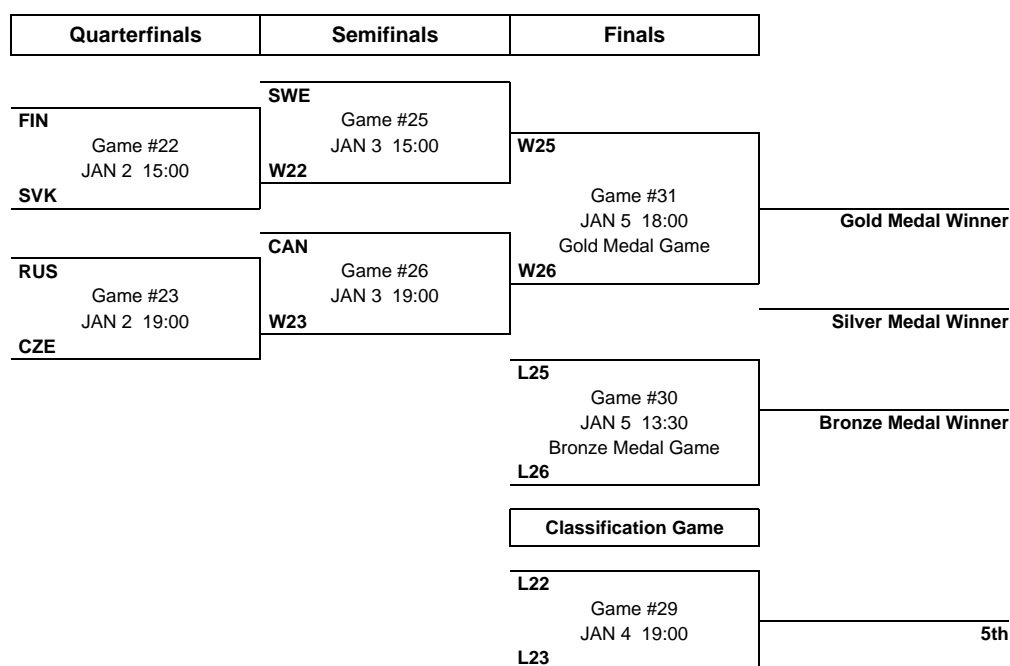

TOURNAMENT PROGRESS

As of SAT 31 DEC 2011

Game	Round	Date	Time	Teams	Results	1	2	3	OT	GWS	Venue
22	QF	MON 2	JAN 15:00	FIN - SVK							Scotiabank Saddledome
23	QF	MON 2	JAN 19:00	RUS - CZE							Scotiabank Saddledome
25	SF	TUE 3	JAN 15:00	SWE - W22							Scotiabank Saddledome
26	SF	TUE 3	JAN 19:00	CAN - W23							Scotiabank Saddledome
29	P5-6	WED 4	JAN 19:00	L22 - L23							Scotiabank Saddledome
30	BMG	THU 5	JAN 13:30	L25 - L26							Scotiabank Saddledome
31	GMG	THU 5	JAN 18:00	W25 - W26							Scotiabank Saddledome

NOTES

As it becomes known that a team will be in a game, that team's NOC code will replace the descriptive code. The order of the games with "tbd" in place of the team match-up and time will be decided by the IIHF Directorate upon completion of the previous round.

LEGEND

1	1st period	2	2nd period	3	3rd period	BMG	Bronze medal game
Px-y	Placement game	GMG	Gold medal game	GWS	Game winning shot	Ln	Loser, game 'n'
OT	Overtime	QF	Quarterfinals	QP	Qualification Play-off	SF	Semifinals
Wn	Winner, game 'n'						