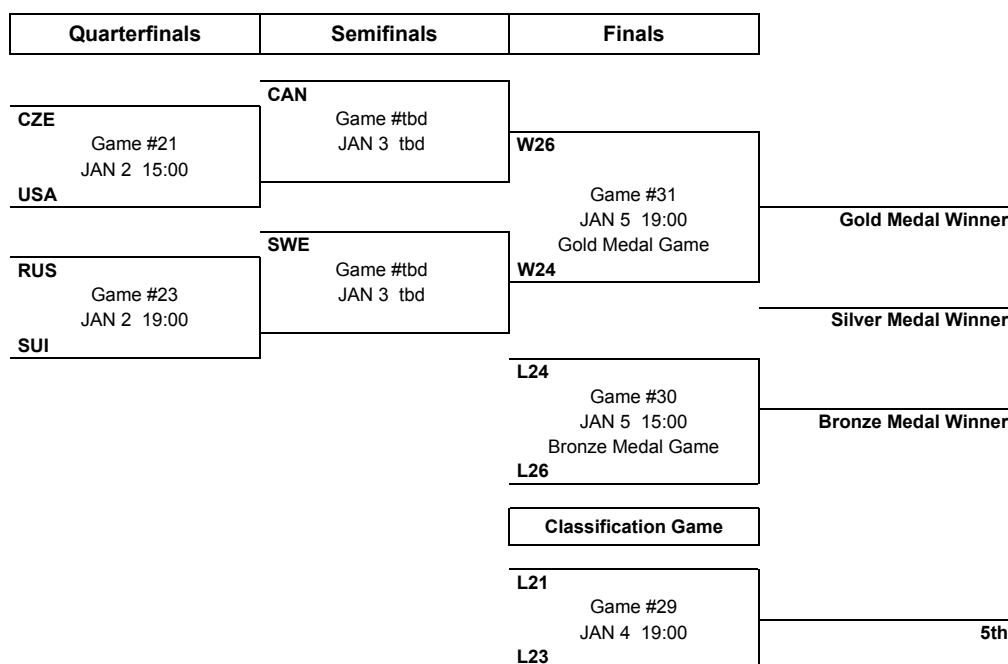

TOURNAMENT PROGRESS

As of MON 31 DEC 2012

Game	Round	Date	Time	Teams	Results	1	2	3	OT	GWS	Venue
21	QF	WED 2	JAN 15:00	CZE - USA							Ufa Arena
23	QF	WED 2	JAN 19:00	RUS - SUI							Ufa Arena
24	SF	THU 3	JAN 15:00	tbd							Ufa Arena
26	SF	THU 3	JAN 19:00	tbd							Ufa Arena
29	P5-6	FRI 4	JAN 19:00	L21 - L23							Ufa Arena
30	BMG	SAT 5	JAN 15:00	L24 - L26							Ufa Arena
31	GMG	SAT 5	JAN 19:00	W26 - W24							Ufa Arena

NOTE

As it becomes known that a team will be in a game, that team's NOC code will replace the descriptive code. The order of the games with "tbd" in place of the team match-up and time will be decided by the IIHF Directorate upon completion of the previous round.

LEGEND

1	1st period	2	2nd period	3	3rd period	BMG	Bronze medal game
Px-y	Placement game	GMG	Gold medal game	GWS	Game winning shot	Ln	Loser, game 'n'
OT	Overtime	QF	Quarterfinals	SF	Semifinals	tbd	To be determined
Wn	Winner, game 'n'						