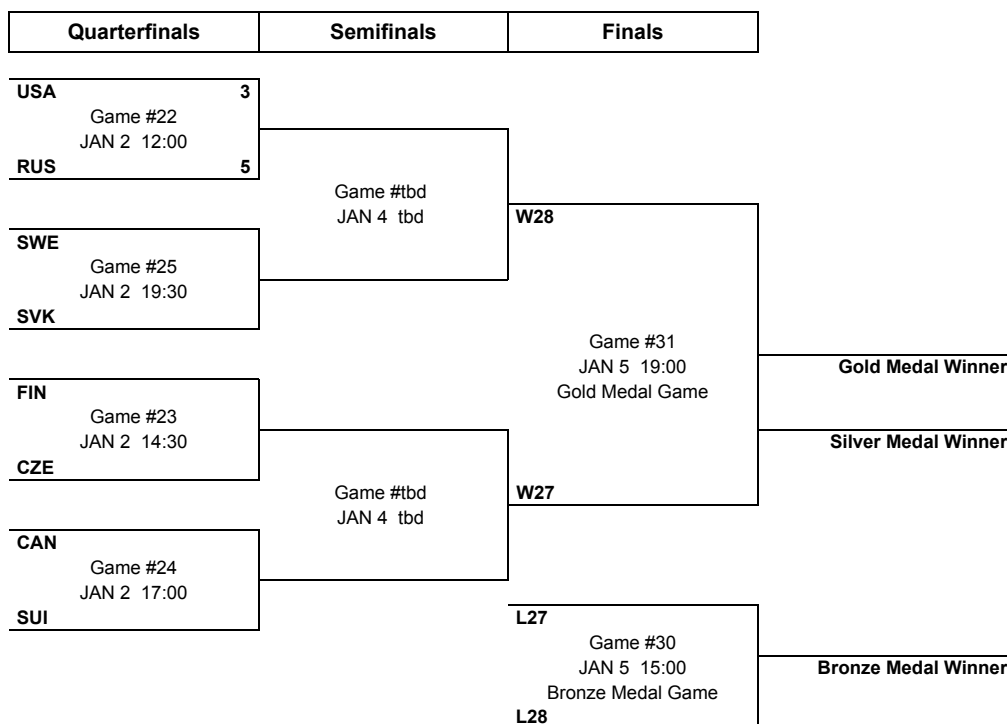

TOURNAMENT PROGRESS

As of THU 2 JAN 2014

Game	Round	Date	Time	Teams	Results	1	2	3	OT	GWS	Venue
22	QF	THU 2 JAN	12:00	USA - RUS	3 - 5	3 - 2	0 - 2	0 - 1			Malmö Isstadion
23	QF	THU 2 JAN	14:30	FIN - CZE							Malmö Arena
24	QF	THU 2 JAN	17:00	CAN - SUI							Malmö Isstadion
25	QF	THU 2 JAN	19:30	SWE - SVK							Malmö Arena
27	SF	SAT 4 JAN	15:00	tbd							Malmö Arena
28	SF	SAT 4 JAN	19:00	tbd							Malmö Arena
30	BMG	SUN 5 JAN	15:00	L27 - L28							Malmö Arena
31	GMG	SUN 5 JAN	19:00	W27 - W28							Malmö Arena

NOTE

As it becomes known that a team will be in a game, that team's NOC code will replace the descriptive code. The order of the games with "tbd" in place of the team match-up and time will be decided by the IIHF Directorate upon completion of the previous round.

LEGEND

1	1st period	2	2nd period	3	3rd period	BMG	Bronze medal game
GMG	Gold medal game	GWS	Game winning shot	Ln	Loser, game 'n'	OT	Overtime
QF	Quarterfinals	SF	Semifinals	tbd	To be determined	Wn	Winner, game 'n'