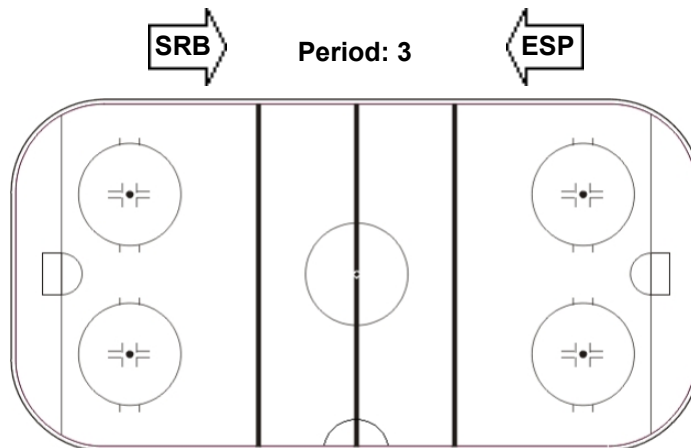

Goals (o): 2 SSG (+): 11
SSP (>): 0 SPG (-): 0

GK 1 of SRB

Shots by SRB

Goals (o): 0 SSG (+): 15
SSP (>): 0 SPG (-): 0

GK 1 of ESP

LEGEND

ENG Empty net goal GK Goalkeeper SPG Shots past goal SSG Shots saved by goalkeeper SSP Shots saved by player