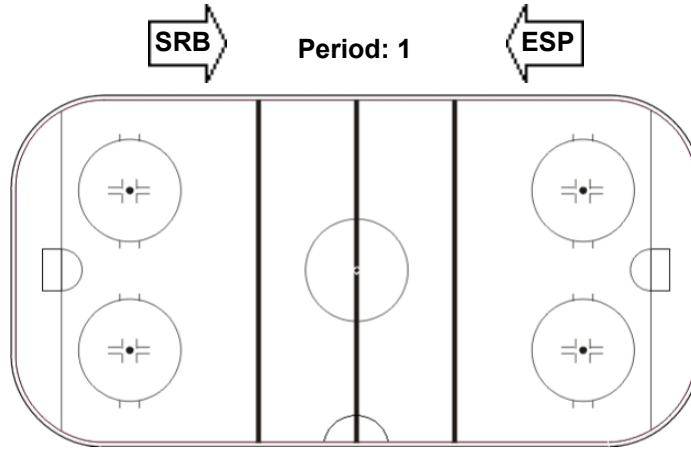

Goals (o): 2 SSG (+): 11
SSP (>): 0 SPG (-): 0

GK 1 of SRB

Shots by SRB

Goals (o): 0 SSG (+): 15
SSP (>): 0 SPG (-): 0

GK 1 of ESP

LEGEND

ENG Empty net goal GK Goalkeeper SPG Shots past goal SSG Shots saved by goalkeeper SSP Shots saved by player