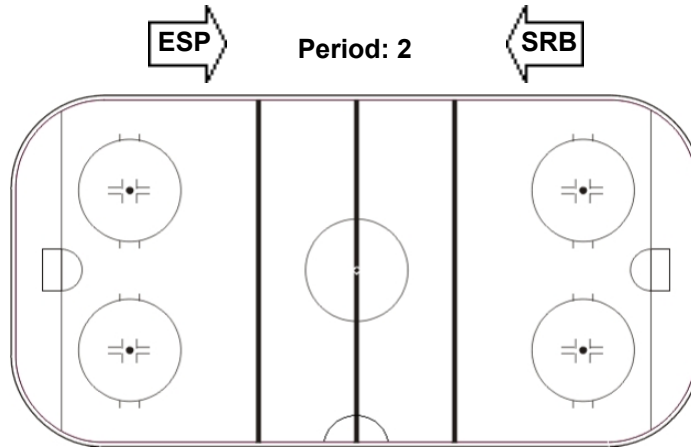

Goals (o): 2 SSG (+): 11
SSP (>): 0 SPG (-): 0

GK 1 of SRB

Shots by SRB

Goals (o): 0 SSG (+): 15
SSP (>): 0 SPG (-): 0

GK 1 of ESP

LEGEND

ENG Empty net goal GK Goalkeeper SPG Shots past goal SSG Shots saved by goalkeeper SSP Shots saved by player