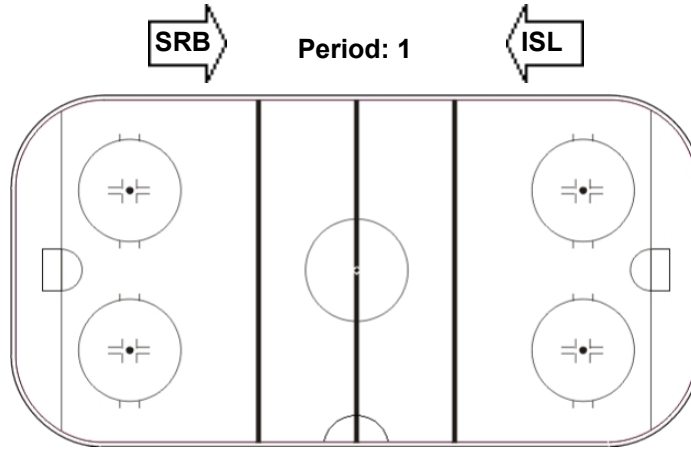

SPG (-): 0

GK 1 of ISL

Shots by ISL

Goals (o): 0

SSG (+): 9

SSP (>): 0

SPG (-): 0

GK 20 of SRB

Shots by SRB

Goals (o): 5

SSG (+): 17

SSP (>): 0

SPG (-): 0

GK 1 of ISL

LEGEND

**GK** Goalkeeper

**SPG** Shots past goal

**SSG** Shots saved by goalkeeper

**SSP** Shots saved by player