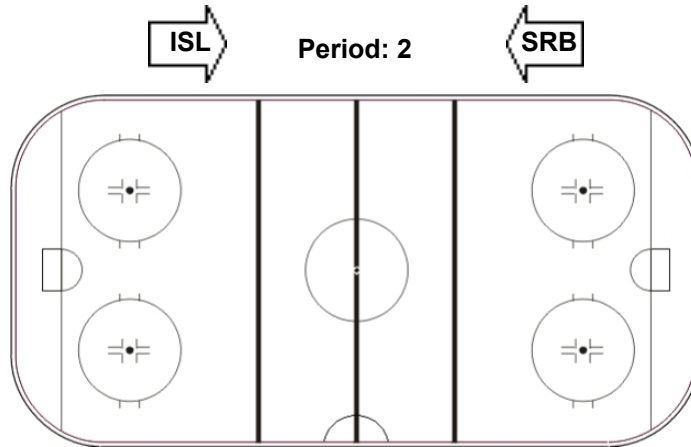

SPG (-): 0

GK 1 of ISL

Shots by ISL

Goals (o): 0

SSG (+): 9

SSP (>): 0

SPG (-): 0

GK 20 of SRB

Shots by SRB

Goals (o): 5

SSG (+): 17

SSP (>): 0

SPG (-): 0

GK 1 of ISL

LEGEND

**GK** Goalkeeper