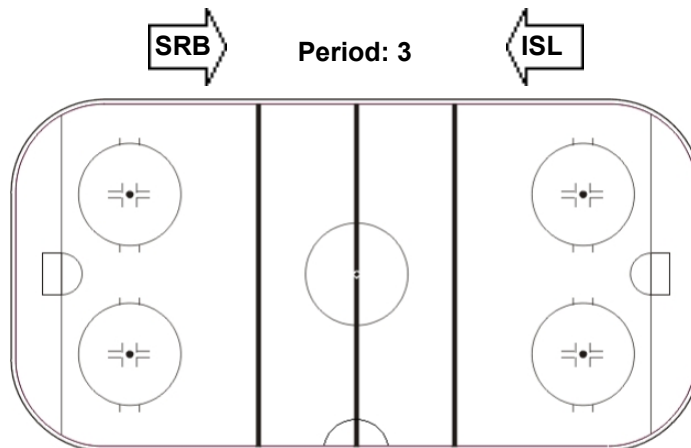

SPG (-): 0

GK 1 of ISL

Shots by ISL

Goals (o): 0

SSG (+): 9

SSP (>): 0

SPG (-): 0

GK 20 of SRB

Shots by SRB

Goals (o): 5

SSG (+): 17

SSP (>): 0

SPG (-): 0

GK 1 of ISL

LEGEND

**GK** Goalkeeper