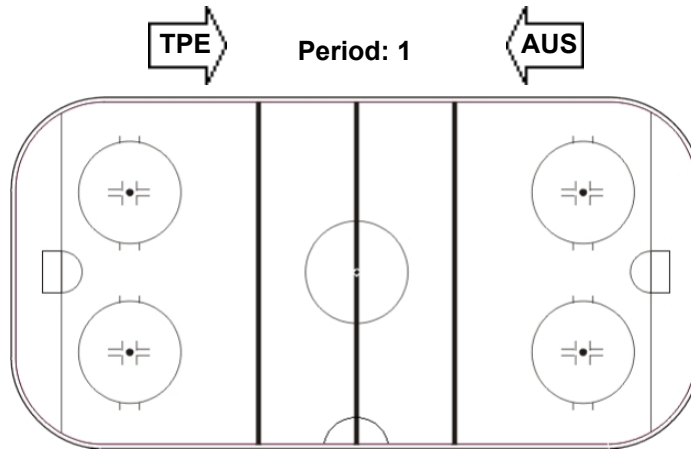

## SHOT CHART

### TPE - AUS

Shots by AUS

Goals (o): 0    SSG (+): 18  
SSP (<): 0    SPG (-): 0

GK 25 of TPE

Shots by TPE

Goals (o): 0    SSG (+): 7  
SSP (>): 0    SPG (-): 0

GK 1 of AUS

Shots by TPE