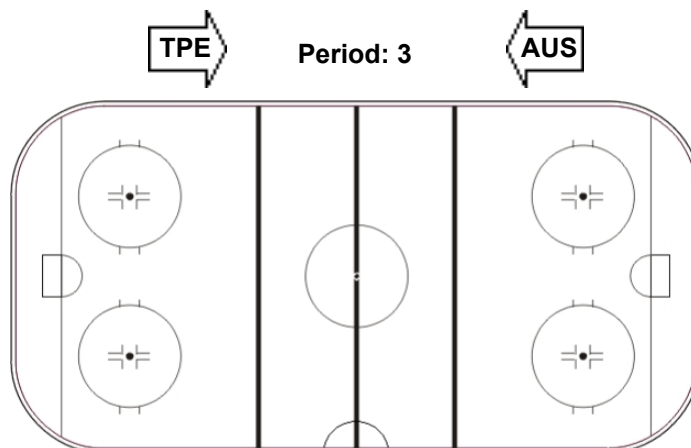

LEGEND

GK Goalkeeper   **SPG** Shots past goal   **SSG** Shots saved by goalkeeper   **SSP** Shots saved by player