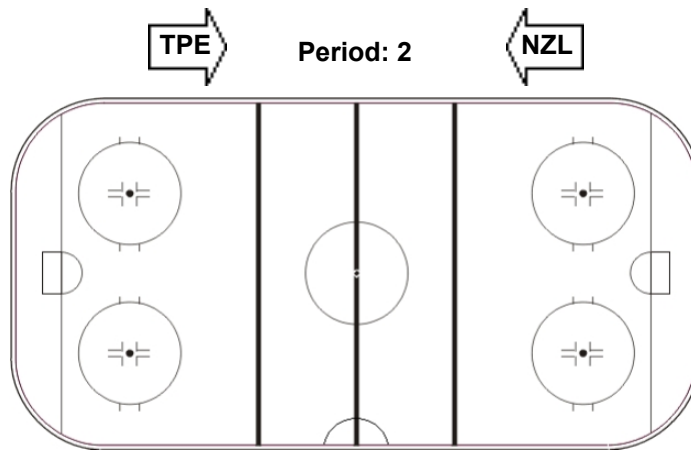

Shots by NZL

Goals (o): 0   SSG (+): 10
SSP (<): 0   SPG (-): 0

Shots by TPE

Goals (o): 0   SSG (+): 11
SSP (>): 0   SPG (-): 0