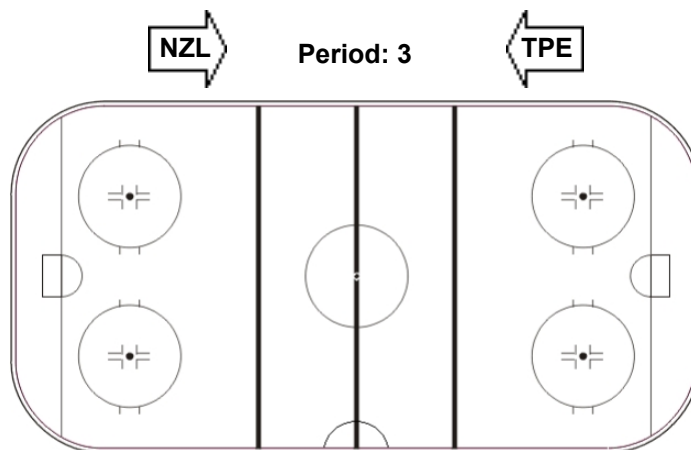

Shots by TPE

Goals (o): 0 SSG (+): 11
SSP (>): 0 SPG (-): 0

Shots by TPE

Goals (o): 1 SSG (+): 11
SSP (<): 0 SPG (-): 0

Shots by NZL

Goals (o): 2 SSG (+): 4
SSP (>): 0 SPG (-): 0

Shots by TPE

Goals (o): 0 SSG (+): 5
SSP (<): 0 SPG (-): 0