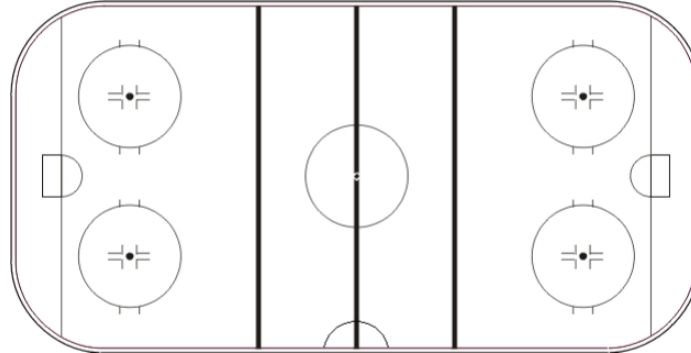

Shots by TPE

Goals (o): 0   SSG (+): 5
SSP (<): 0   SPG (-): 0

GK 25 of NZL

Overtime

Shots by NZL

Goals (o): 0   SSG (+): 3
SSP (>): 0   SPG (-): 0

GK 25 of TPE

LEGEND

GK Goalkeeper   **SPG** Shots past goal   **SSG** Shots saved by goalkeeper   **SSP** Shots saved by player