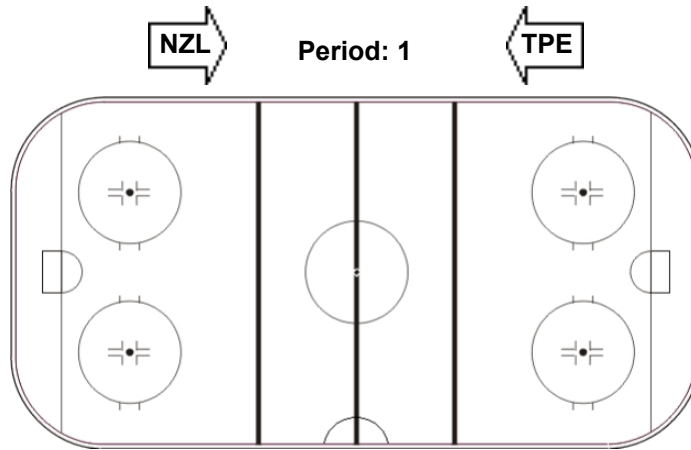

SHOT CHART

NZL - TPE

Shots by TPE

Goals (o): 1 SSG (+): 9
SSP (<): 0 SPG (-): 0

Shots by NZL

Goals (o): 0 SSG (+): 12
SSP (>): 0 SPG (-): 0

Shots by NZL

Goals (o): 0 SSG (+): 10
SSP (<): 0 SPG (-): 0