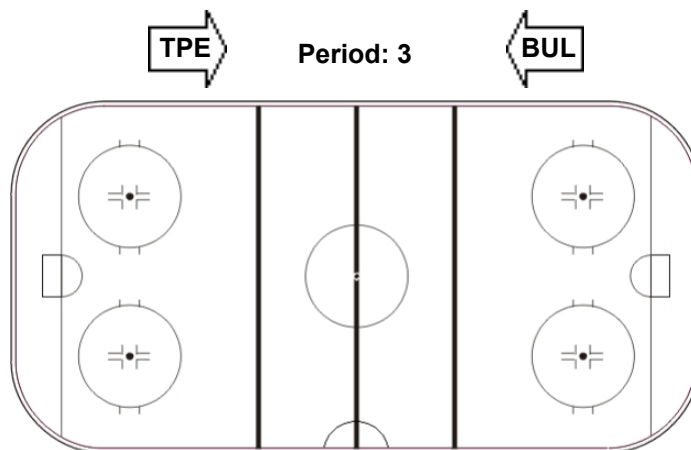

Shots by BUL

Goals (o): 0 SSG (+): 4
SSP (>): 0 SPG (-): 0

Shots by BUL

Goals (o): 0 SSG (+): 3
SSP (<): 0 SPG (-): 0

Shots by TPE

Goals (o): 3 SSG (+): 8
SSP (>): 0 SPG (-): 0

LEGEND

GK Goalkeeper **SPG** Shots past goal **SSG** Shots saved by goalkeeper **SSP** Shots saved by player