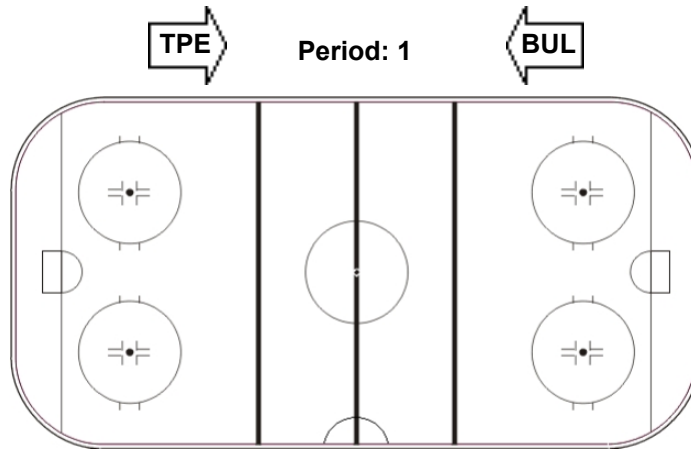

SHOT CHART

TPE - BUL

Shots by BUL

Goals (o): 1 SSG (+): 8
SSP (<): 0 SPG (-): 0

Shots by TPE

Goals (o): 0 SSG (+): 6
SSP (>): 0 SPG (-): 0

Shots by TPE

Goals (o): 0 SSG (+): 6
SSP (<): 0 SPG (-): 0