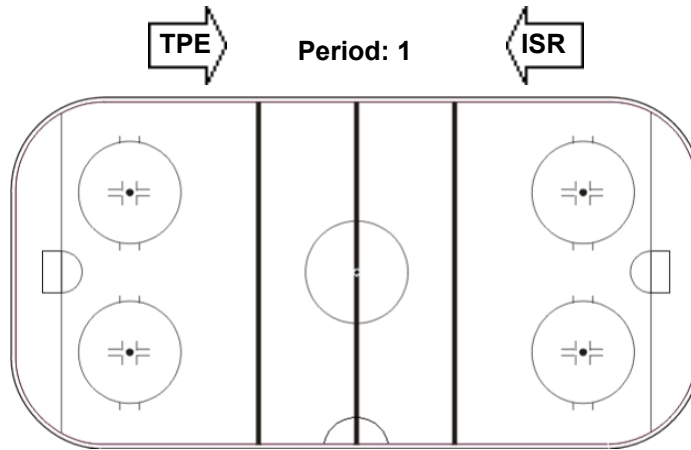

## SHOT CHART

### ISR - TPE

Shots by ISR

Goals (o): 1    SSG (+): 11  
SSP (<): 0    SPG (-): 0

GK 25 of TPE

Shots by TPE

Goals (o): 2    SSG (+): 11  
SSP (>): 0    SPG (-): 0

GK 20 of ISR

Shots by TPE