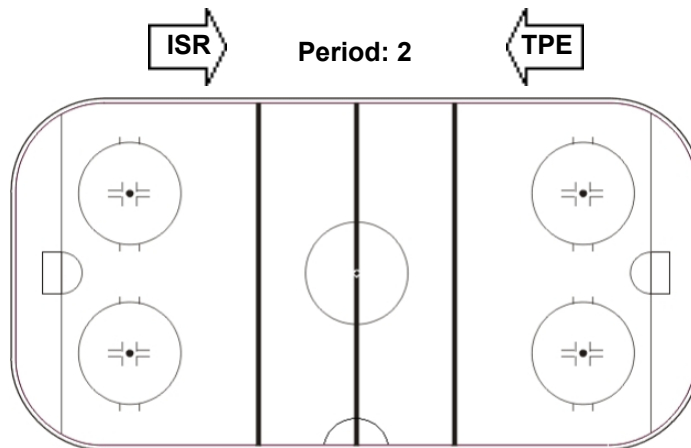

### ISR - TPE

Shots by ISR

Goals (o): 1    SSG (+): 11  
SSP (<): 0    SPG (-): 0

GK 25 of TPE

Shots by TPE

Goals (o): 2    SSG (+): 11  
SSP (>): 0    SPG (-): 0

GK 20 of ISR

Shots by TPE

Goals (o): 0    SSG (+): 9  
SSP (<): 0    SPG (-): 0

GK 20 of ISR

GK 25 of ISR

Shots by ISR

Goals (o): 1    SSG (+): 7  
SSP (>): 0    SPG (-): 0

GK 25 of TPE

Shots by ISR

Goals (o): 5    SSG (+): 9  
SSP (<): 0    SPG (-): 0