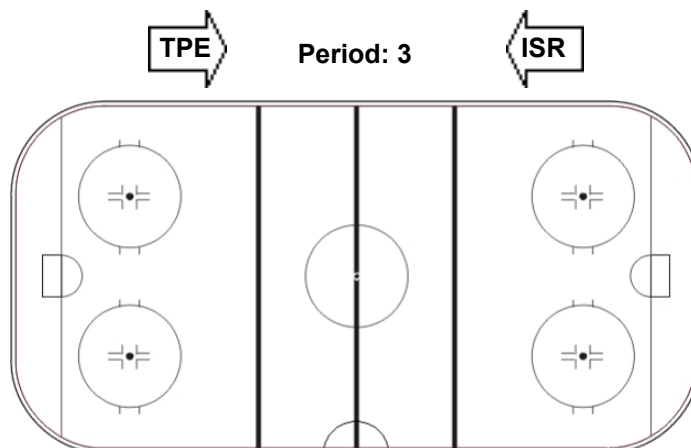

LEGEND

GK Goalkeeper   **SPG** Shots past goal   **SSG** Shots saved by goalkeeper   **SSP** Shots saved by player