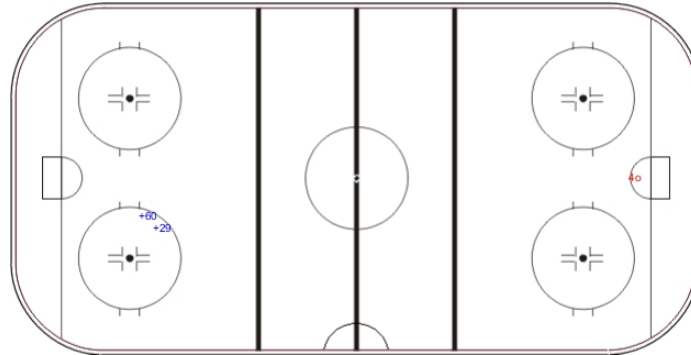

SSG (+): 2

SSP (-): 0

SPG (-): 0

GK 30 of CAN

Overtime

Shots by CAN

Goals (o): 1

SSG (+): 0