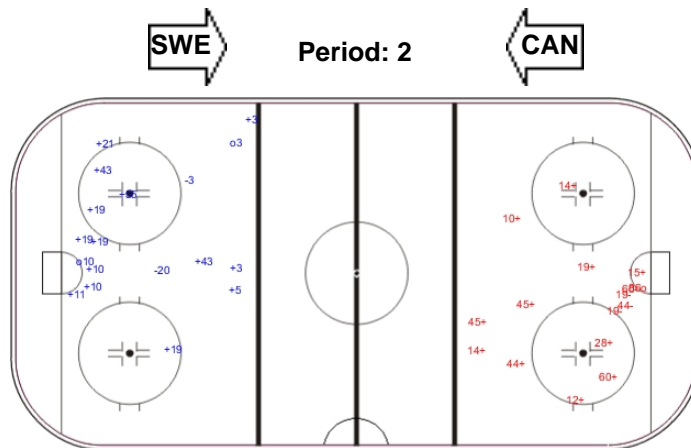

SHOT CHART

CAN - SWE

Shots by SWE

Goals (o): 1 SSG (+): 10
SSP (-): 0 SPG (-): 5

Shots by CAN

Goals (o): 2 SSG (+): 14
SSP (-): 0 SPG (-): 2

Shots by SWE

Goals (o): 0 SSG (+): 7
SSP (-): 0 SPG (-): 4

Shots by CAN

Goals (o): 0 SSG (+): 8
SSP (-): 0 SPG (-): 3

Shots by SWE

Goals (o): 1 SSG (+): 11
SSP (-): 0 SPG (-): 4

Shots by CAN

Goals (o): 0 SSG (+): 6
SSP (-): 0 SPG (-): 6

Shots by SWE

Goals (o): 0