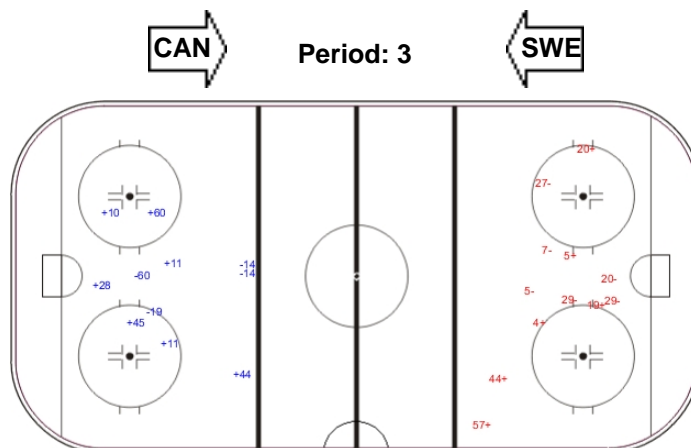

Shots by CAN

Goals (o): 0 SSG (+): 8
SSP (-): 0 SPG (-): 3

Shots by SWE

Goals (o): 1 SSG (+): 11
SSP (-): 0 SPG (-): 4

Shots by CAN

Goals (o): 0 SSG (+): 6
SSP (-): 0 SPG (-): 6

Shots by SWE

Goals (o): 0