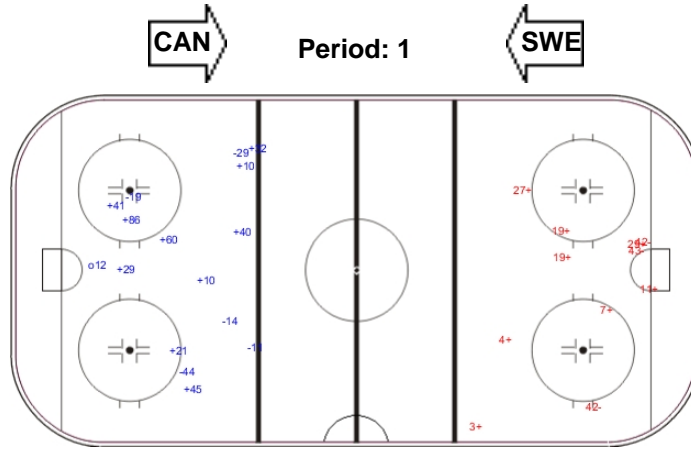

SHOT CHART

CAN - SWE

Shots by SWE

Goals (o): 1 SSG (+): 10
SSP (-): 0 SPG (-): 5

Shots by CAN

Goals (o): 2 SSG (+): 14
SSP (-): 0 SPG (-): 2

Shots by SWE

Goals (o): 0 SSG (+): 7
SSP (-): 0 SPG (-): 4

Shots by CAN

Goals (o): 0 SSG (+): 8
SSP (-): 0 SPG (-): 3

Shots by SWE

Goals (o): 1 SSG (+): 11
SSP (-): 0 SPG (-): 4

Shots by CAN

Goals (o): 0 SSG (+): 6
SSP (-): 0 SPG (-): 6

Shots by SWE

Goals (o): 0