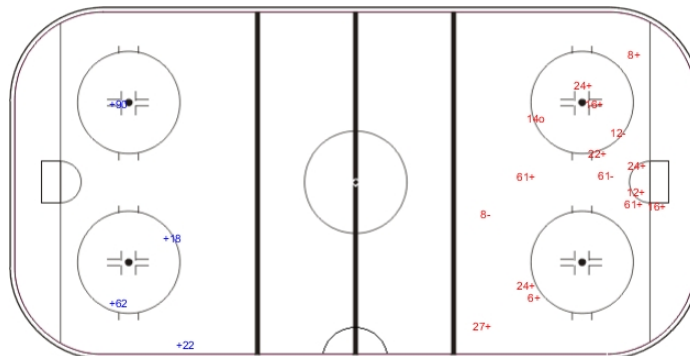

GK 31 of CAN

Shots by SWE

Goals (o): 0    SSG (+): 4  
 SSP (<): 0    SPG (-): 0

GK 31 of CAN

**CAN**      **Period: 3**      **SWE**

Shots by CAN

Goals (o): 1    SSG (+): 12  
 SSP (>): 0    SPG (-): 3

GK 30 of SWE