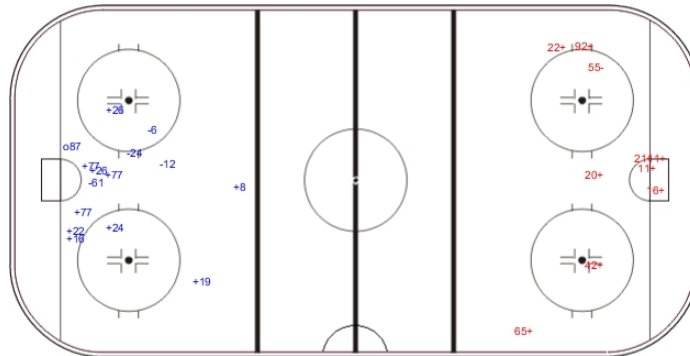

Goals (o): 1    SSG (+): 11  
 SSP (>): 0    SPG (-): 4

GK 30 of SWE

Shots by CAN

Goals (o): 1    SSG (+): 10  
 SSP (<): 0    SPG (-): 4

GK 30 of SWE

**SWE**      **Period: 2**      **CAN**

Shots by SWE

Goals (o): 0    SSG (+): 9  
 SSP (>): 0    SPG (-): 1