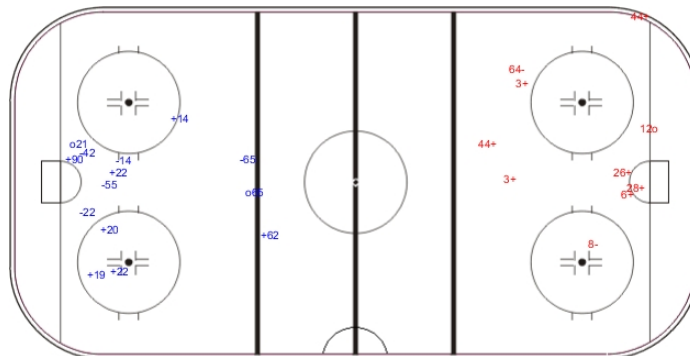

Goals (o): 0 SSG (+): 13
 SSP (>): 0 SPG (-): 2

GK 32 of FIN

Shots by SWE

Goals (o): 2 SSG (+): 7
 SSP (<): 0 SPG (-): 5

GK 32 of FIN

FIN **Period: 2** **SWE**

Shots by FIN

Goals (o): 1 SSG (+): 7
 SSP (>): 0 SPG (-): 2