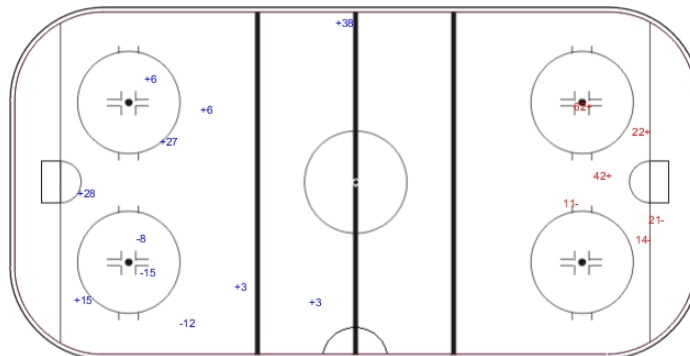

GK 30 of SWE

Shots by FIN

Goals (o): 0 SSG (+): 8
 SSP (<): 0 SPG (-): 3

GK 30 of SWE

SWE **Period: 3** **FIN**

Shots by SWE

Goals (o): 0 SSG (+): 3
 SSP (>): 0 SPG (-): 3

GK 32 of FIN