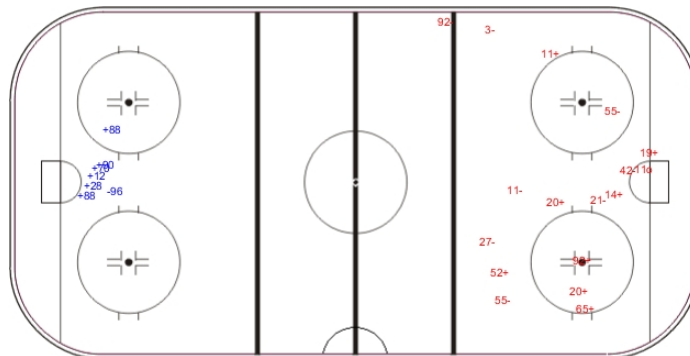

Shots by SWE  
 Goals (o): 0  
 SSP (<): 0

SSG (+): 17  
 SPG (-): 4

GK 20 of SUI

Period: 2

Shots by SUI  
 Goals (o): 0  
 SSP (>): 0

SSG (+): 7  
 SPG (-): 6

GK 30 of SWE

Shots by SUI  
 Goals (o): 0  
 SSP (<): 0

SSG (+): 6  
 SPG (-): 1

GK 30 of SWE

Period: 3

Shots by SWE  
 Goals (o): 1  
 SSP (>): 0

SSG (+): 8  
 SPG (-): 8

GK 20 of SUI

**LEGEND**

**GK** Goalkeeper    **SPG** Shots past goal    **SSG** Shots saved by goalkeeper    **SSP** Shots saved by player