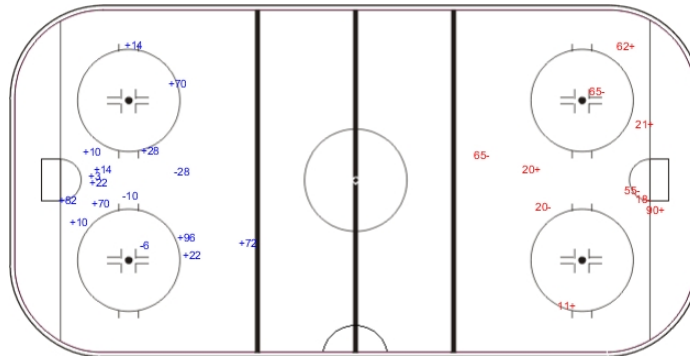

**SWE - SUI**

Shots by SUI  
 Goals (o): 0  
 SSP (<): 0

SSG (+): 13  
 SPG (-): 3

GK 30 of SWE

Period: 1

Shots by SWE  
 Goals (o): 0  
 SSP (>): 0

SSG (+): 5  
 SPG (-): 5

GK 20 of SUI

Shots by SWE  
 Goals (o): 0  
 SSP (<): 0

SSG (+): 17  
 SPG (-): 4

GK 20 of SUI

Period: 2

Shots by SUI  
 Goals (o): 0  
 SSP (>): 0

SSG (+): 7  
 SPG (-): 6

GK 30 of SWE

Shots by SUI  
 Goals (o): 0  
 SSP (<): 0