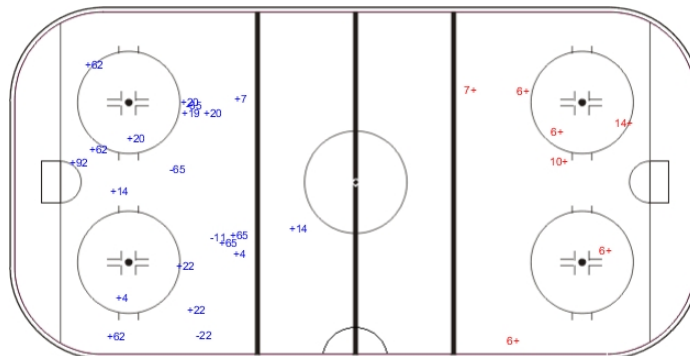

Shots by SWE  
 Goals (o): 0  
 SSP (<): 0

SSG (+): 17  
 SPG (-): 4

GK 20 of SUI

Period: 2

Shots by SUI  
 Goals (o): 0  
 SSP (>): 0

SSG (+): 7  
 SPG (-): 6

GK 30 of SWE

Shots by SUI  
 Goals (o): 0  
 SSP (<): 0