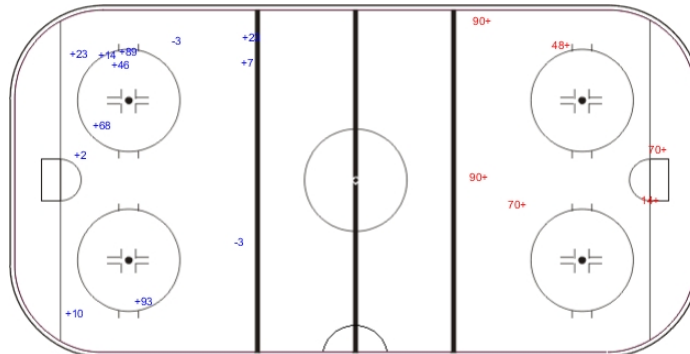

Shots by CZE
Goals (o): 0
SSP (>): 0

SSG (+): 8
SPG (-): 4

GK 1 of SUI

Shots by CZE
Goals (o): 0
SSP (<): 0

SSG (+): 10
SPG (-): 2

GK 1 of SUI

SUI **Period: 2** **CZE**