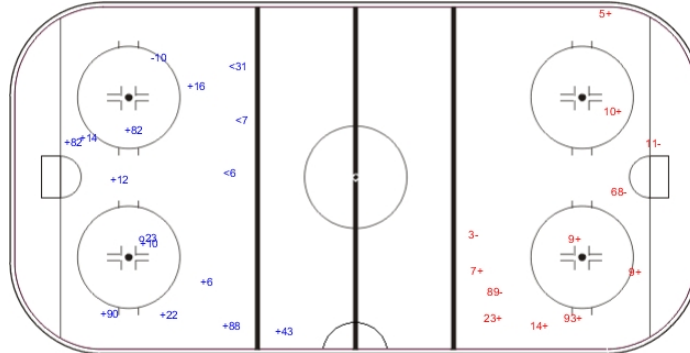

SUI - CZE

Shots by SUI
 Goals (o): 1
 SSP (<): 3

SSG (+): 11
 SPG (-): 1

GK 31 of CZE

CZE **Period: 1** **SUI**

Shots by CZE
 Goals (o): 0
 SSP (>): 0

SSG (+): 8
 SPG (-): 4

GK 1 of SUI