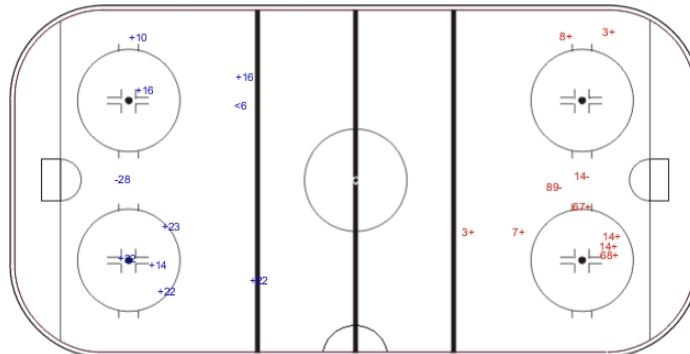

Shots by SUI
Goals (o): 0
SSP (>): 0

SSG (+): 8
SPG (-): 0

GK 31 of CZE

Shots by SUI
Goals (o): 0
SSP (<): 1

SSG (+): 8
SPG (-): 1

GK 31 of CZE

CZE **Period: 3** **SUI**