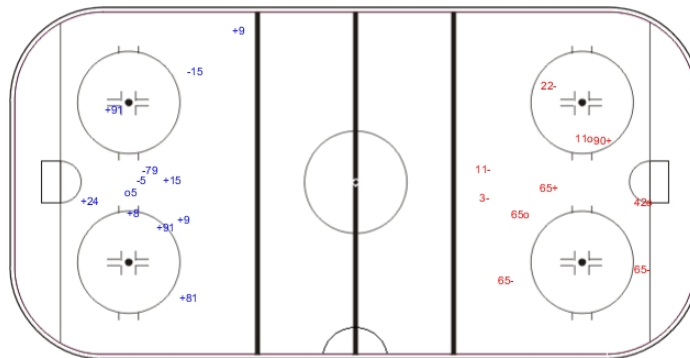

### SWE - LAT

Shots by SWE

Goals (o): 1 SSG (+): 11  
SSP (<): 0 SPG (-): 8

LAT Period: 1 SWE

Shots by LAT

Goals (o): 1 SSG (+): 4  
SSP (>): 0 SPG (-): 2

Shots by LAT

Goals (o): 1 SSG (+): 8  
SSP (<): 0 SPG (-): 3

SWE Period: 2 LAT

Shots by SWE

Goals (o): 3 SSG (+): 2  
SSP (>): 0 SPG (-): 5

Shots by SWE

Goals (o): 1 SSG (+): 12  
SSP (<): 0 SPG (-): 2

LAT Period: 3 SWE

Shots by LAT

Goals (o): 1 SSG (+): 8  
SSP (>): 0 SPG (-): 9