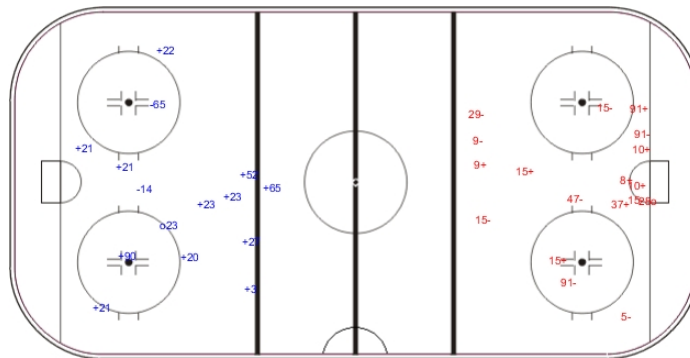

### SWE - LAT

Shots by SWE

Goals (o): 1 SSG (+): 11  
SSP (<): 0 SPG (-): 8

LAT Period: 1 SWE

Shots by LAT

Goals (o): 1 SSG (+): 4  
SSP (>): 0 SPG (-): 2

Shots by LAT

Goals (o): 1 SSG (+): 8  
SSP (<): 0 SPG (-): 3

SWE Period: 2 LAT

Shots by SWE

Goals (o): 3 SSG (+): 2  
SSP (>): 0 SPG (-): 5

Shots by SWE

Goals (o): 1 SSG (+): 12  
SSP (<): 0 SPG (-): 2

LAT Period: 3 SWE

Shots by LAT

Goals (o): 1 SSG (+): 8  
SSP (>): 0 SPG (-): 9