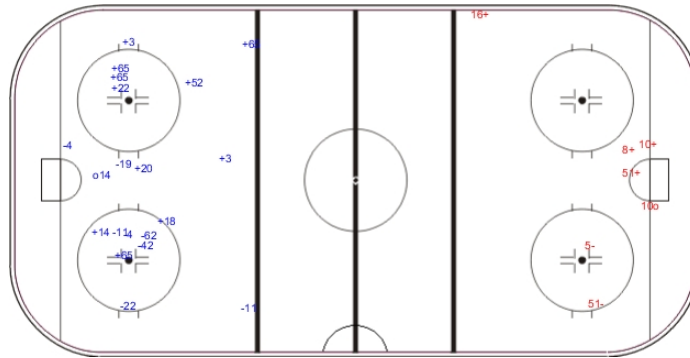

### SWE - LAT

Shots by SWE

Goals (o): 1 SSG (+): 11  
SSP (<): 0 SPG (-): 8

LAT Period: 1 SWE

Shots by LAT

Goals (o): 1 SSG (+): 4  
SSP (>): 0 SPG (-): 2

Shots by LAT

Goals (o): 1 SSG (+): 8  
SSP (<): 0 SPG (-): 3