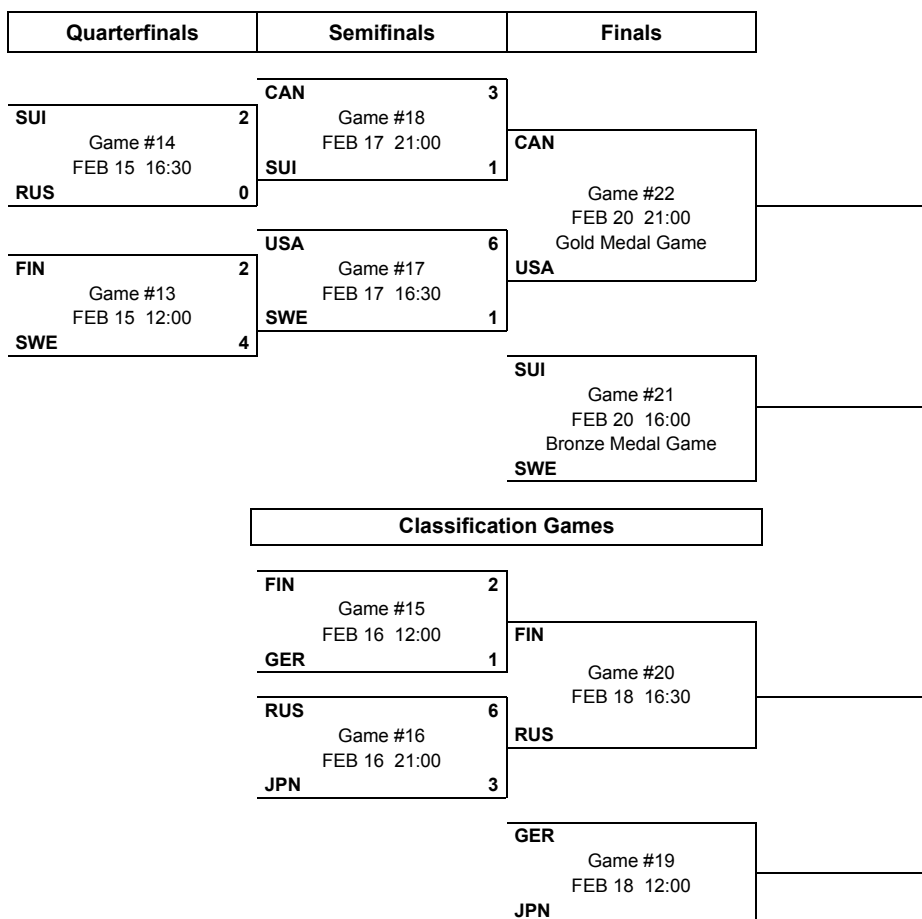

## Tournament Progress

Текущие результаты турнира / Classement

As of TUE 18 FEB 2014

| Game | Round | Date       | Time  | Teams     | Results | 1     | 2     | 3     | OT | GWS | Venue            |
|------|-------|------------|-------|-----------|---------|-------|-------|-------|----|-----|------------------|
| 13   | QF    | SAT 15 FEB | 12:00 | FIN - SWE | 2 - 4   | 0 - 0 | 1 - 0 | 1 - 4 |    |     | Shayba Arena     |
| 14   | QF    | SAT 15 FEB | 16:30 | SUI - RUS | 2 - 0   | 1 - 0 | 0 - 0 | 1 - 0 |    |     | Shayba Arena     |
| 15   | C5-8  | SUN 16 FEB | 12:00 | FIN - GER | 2 - 1   | 2 - 0 | 0 - 1 | 0 - 0 |    |     | Shayba Arena     |
| 16   | C5-8  | SUN 16 FEB | 21:00 | RUS - JPN | 6 - 3   | 1 - 0 | 3 - 2 | 2 - 1 |    |     | Shayba Arena     |
| 17   | SF    | MON 17 FEB | 16:30 | USA - SWE | 6 - 1   | 3 - 0 | 2 - 0 | 1 - 1 |    |     | Shayba Arena     |
| 18   | SF    | MON 17 FEB | 21:00 | CAN - SUI | 3 - 1   | 3 - 0 | 0 - 1 | 0 - 0 |    |     | Shayba Arena     |
| 19   | C7-8  | TUE 18 FEB | 12:00 | GER - JPN |         |       |       |       |    |     | Shayba Arena     |
| 20   | C5-6  | TUE 18 FEB | 16:30 | FIN - RUS |         |       |       |       |    |     | Shayba Arena     |
| 21   | BMG   | THU 20 FEB | 16:00 | SUI - SWE |         |       |       |       |    |     | Bolshoy Ice Dome |
| 22   | GMG   | THU 20 FEB | 21:00 | CAN - USA |         |       |       |       |    |     | Bolshoy Ice Dome |