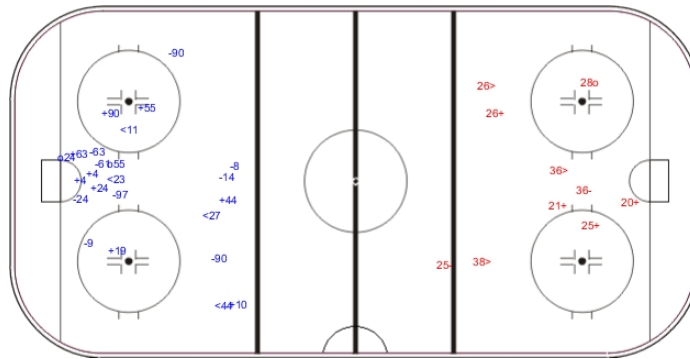

SHOT CHART

HUN - CAN

Shots by CAN

Goals (o): 2 SSG (+): 9
SSP (-): 4 SPG (-): 9

HUN → Period: 1 ← CAN

Shots by HUN

Goals (o): 1 SSG (+): 4
SSP (>): 3 SPG (-): 2

Shots by HUN

Goals (o): 0 SSG (+): 8
SSP (-): 4 SPG (-): 7

CAN → Period: 2 ← HUN

Shots by CAN

Goals (o): 4 SSG (+): 11
SSP (>): 10 SPG (-): 2

Shots by CAN

Goals (o): 1 SSG (+): 9
SSP (-): 3 SPG (-): 5

HUN → Period: 3 ← CAN