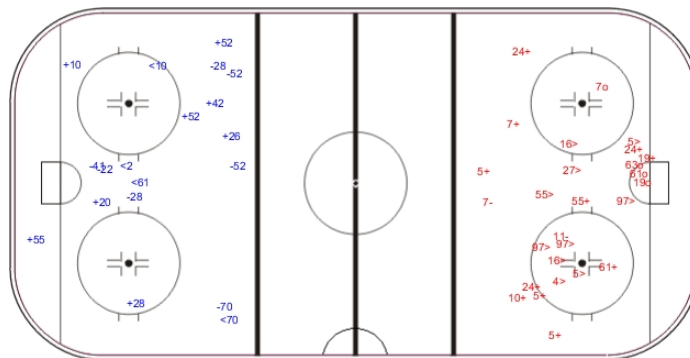

SHOT CHART

HUN - CAN

Shots by CAN

Goals (o): 2 SSG (+): 9
SSP (-): 4 SPG (-): 9

HUN → Period: 1 ← CAN

Shots by HUN

Goals (o): 1 SSG (+): 4
SSP (>): 3 SPG (-): 2

Shots by HUN

Goals (o): 0 SSG (+): 8
SSP (-): 4 SPG (-): 7

CAN → Period: 2 ← HUN

Shots by CAN

Goals (o): 4 SSG (+): 11
SSP (>): 10 SPG (-): 2

Shots by CAN

Goals (o): 1 SSG (+): 9
SSP (-): 3 SPG (-): 5

HUN → Period: 3 ← CAN