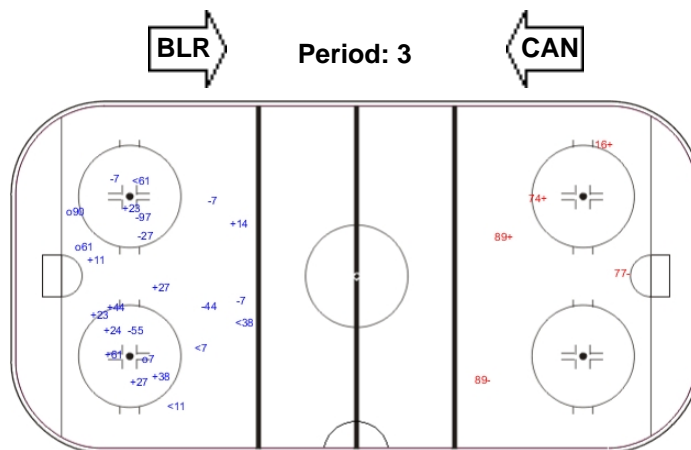

#### LEGEND

**GK** Goalkeeper

**SPG** Shots past goal

**SSG** Shots saved by goalkeeper

**SSP** Shots saved by player

Shots by BLR

Goals (o): 0    SSG (+): 5  
SSP (-): 1    SPG (-): 2

GK 33 of CAN

Shots by CAN

Goals (o): 4    SSG (+): 12  
SSP (-): 3    SPG (-): 8

GK 35 of BLR

GK 40 of BLR

Shots by BLR

Goals (o): 0    SSG (+): 3  
SSP (-): 0    SPG (-): 2

GK 33 of CAN