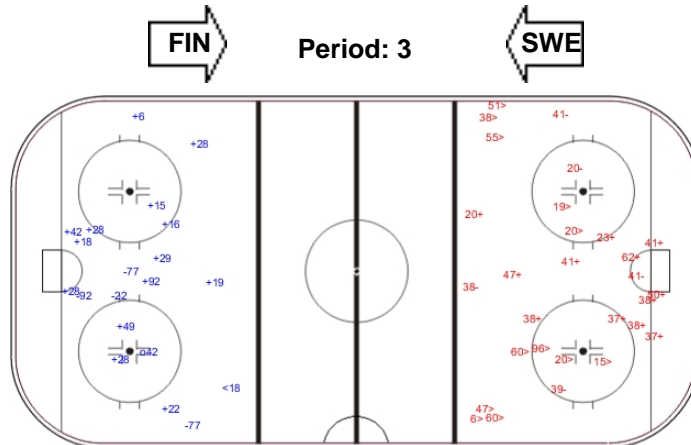

SHOT CHART

SWE - FIN

Shots by SWE

Goals (o): 1 SSG (+): 10
SSP (-): 4 SPG (-): 4

Shots by FIN

Goals (o): 1 SSG (+): 4
SSP (>): 5 SPG (-): 5

Shots by FIN

Goals (o): 0 SSG (+): 6
SSP (<): 1 SPG (-): 2

Shots by SWE

Goals (o): 2 SSG (+): 13
SSP (>): 12 SPG (-): 5

Shots by SWE

Goals (o): 1 SSG (+): 14
SSP (<): 1 SPG (-): 4

Shots by FIN

Goals (o): 0 SSG (+): 12
SSP (>): 12 SPG (-): 5

LEGEND

GK Goalkeeper **SPG** Shots past goal **SSG** Shots saved by goalkeeper **SSP** Shots saved by player