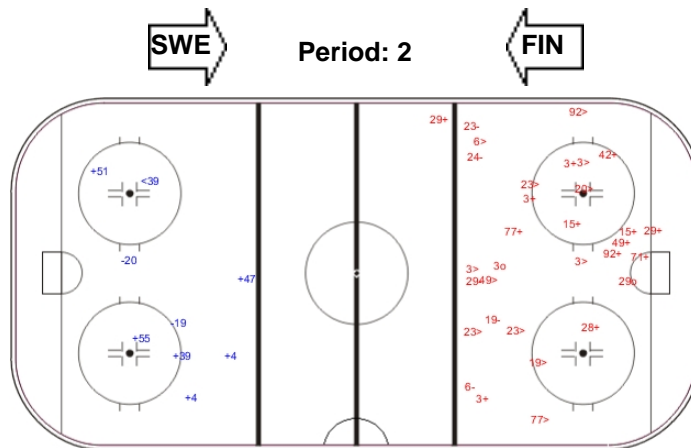

Shots by SWE

Goals (o): 2   SSG (+): 13
SSP (>): 12   SPG (-): 5

Shots by SWE

Goals (o): 1   SSG (+): 14
SSP (<): 1   SPG (-): 4