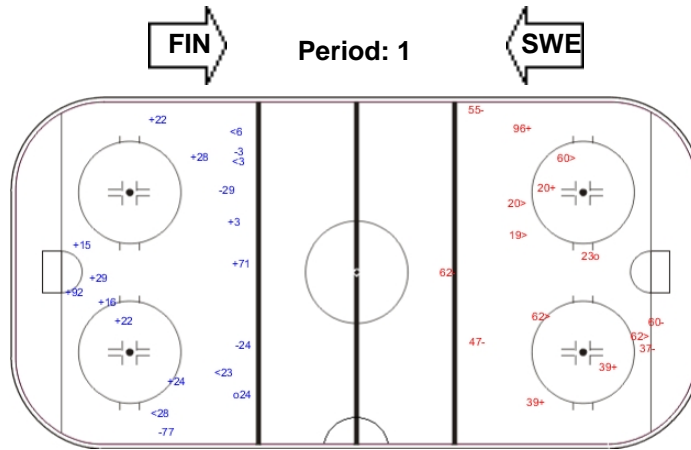

SHOT CHART

SWE - FIN

Shots by SWE

Goals (o): 1 SSG (+): 10
SSP (-): 4 SPG (-): 4

Shots by FIN

Goals (o): 1 SSG (+): 4
SSP (>): 5 SPG (-): 5

Shots by FIN

Goals (o): 0 SSG (+): 6
SSP (<): 1 SPG (-): 2