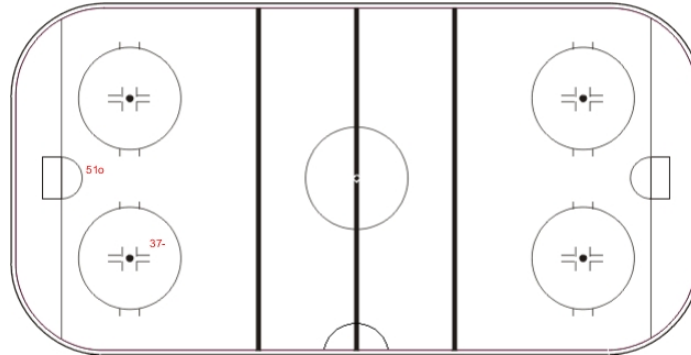

Shots by SUI

Goals (o): 0

SSG (+): 0

SSP (<): 0

SPG (-): 0

GK 29 of FIN

Overtime

Shots by FIN

Goals (o): 1

SSG (+): 0

SSP (>): 0

SPG (-): 1

GK 63 of SUI

LEGEND

GK Goalkeeper

SPG Shots past goal

SSG Shots saved by goalkeeper

SSP Shots saved by player