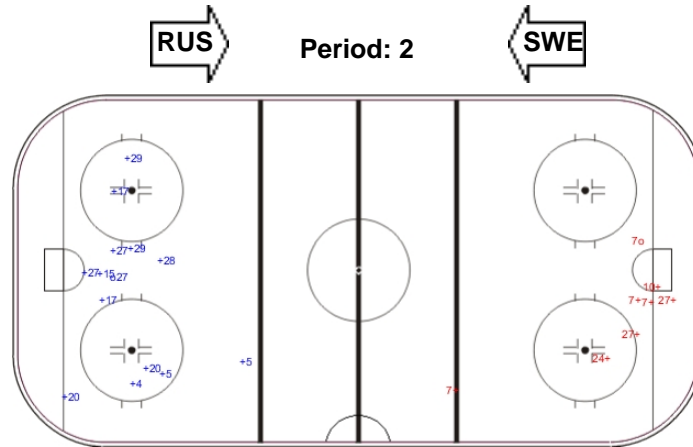

SHOT CHART

SWE - RUS

Shots by RUS

Goals (o): 0   SSG (+): 3
SSP (<): 0   SPG (-): 0

GK 1 of SWE

Shots by SWE

Goals (o): 1   SSG (+): 13
SSP (<): 0   SPG (-): 0

GK 30 of RUS

Shots by RUS

Goals (o): 0   SSG (+): 13
SSP (<): 0   SPG (-): 0

GK 1 of SWE

Shots by SWE

Goals (o): 0   SSG (+): 15
SSP (>): 0   SPG (-): 0

GK 30 of RUS

Shots by RUS

Goals (o): 1   SSG (+): 7
SSP (>): 0   SPG (-): 0

GK 1 of SWE

Shots by SWE

Goals (o): 0   SSG (+): 10
SSP (>): 0   SPG (-): 0

GK 30 of RUS