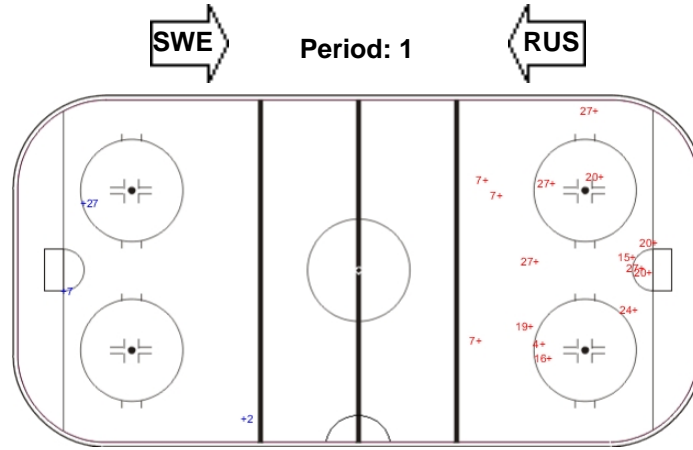

SHOT CHART

SWE - RUS

Shots by RUS

Goals (o): 0   SSG (+): 3
SSP (<): 0   SPG (-): 0

GK 1 of SWE

Shots by SWE

Goals (o): 1   SSG (+): 13
SSP (<): 0   SPG (-): 0

GK 30 of RUS

Shots by RUS

Goals (o): 0   SSG (+): 13
SSP (<): 0   SPG (-): 0

GK 1 of SWE

Shots by SWE

Goals (o): 0   SSG (+): 15
SSP (>): 0   SPG (-): 0

GK 30 of RUS

Shots by RUS

Goals (o): 1   SSG (+): 7
SSP (>): 0   SPG (-): 0

GK 1 of SWE

Shots by SWE

Goals (o): 0   SSG (+): 10
SSP (>): 0   SPG (-): 0

GK 30 of RUS