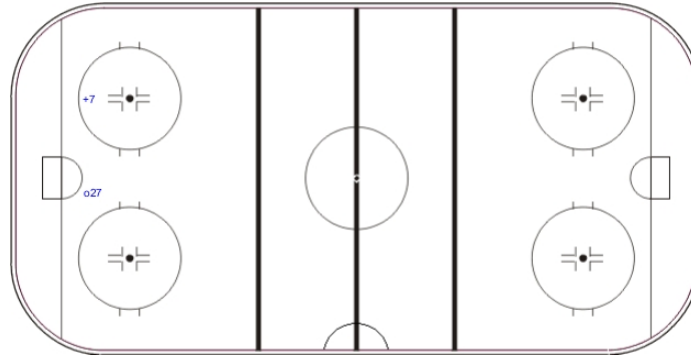

Shots by RUS

Goals (o): 1

SSG (+): 1

SSP (<): 0

SPG (-): 0

GK 1 of SWE

Overtime

Shots by SWE

Goals (o): 0

SSG (+): 0

SSP (>): 0

SPG (-): 0

GK 30 of RUS

LEGEND

GK Goalkeeper

SPG Shots past goal

SSG Shots saved by goalkeeper

SSP Shots saved by player