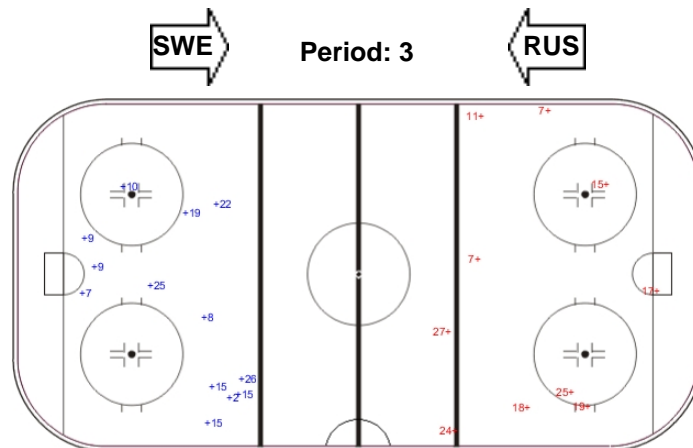

SHOT CHART

SWE - RUS

Shots by RUS

Goals (o): 0   SSG (+): 3
SSP (<): 0   SPG (-): 0

GK 1 of SWE

Shots by SWE

Goals (o): 1   SSG (+): 13
SSP (<): 0   SPG (-): 0

GK 30 of RUS

Shots by RUS

Goals (o): 0   SSG (+): 13
SSP (<): 0   SPG (-): 0

GK 1 of SWE

Shots by SWE

Goals (o): 0   SSG (+): 15
SSP (>): 0   SPG (-): 0

GK 30 of RUS

Shots by RUS

Goals (o): 1   SSG (+): 7
SSP (>): 0   SPG (-): 0

GK 1 of SWE

Shots by SWE

Goals (o): 0   SSG (+): 10
SSP (>): 0   SPG (-): 0

GK 30 of RUS