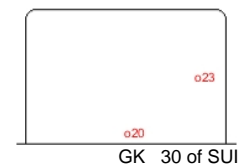

SHOT CHART

SUI - SWE

Shots by SUI

Goals (o): 1 SSG (+): 5
SSP (-): 0 SPG (-): 0

Shots by SWE

Goals (o): 2 SSG (+): 13
SSP (>): 0 SPG (-): 0

Shots by SWE

Goals (o): 0 SSG (+): 14
SSP (<): 0 SPG (-): 0

Shots by SUI

Goals (o): 1 SSG (+): 4
SSP (>): 0 SPG (-): 0

Shots by SUI

Goals (o): 0 SSG (+): 4
SSP (<): 0 SPG (-): 0

Shots by SWE

Goals (o): 2 SSG (+): 15
SSP (>): 0 SPG (-): 0

LEGEND

GK Goalkeeper **SPG** Shots past goal **SSG** Shots saved by goalkeeper **SSP** Shots saved by player