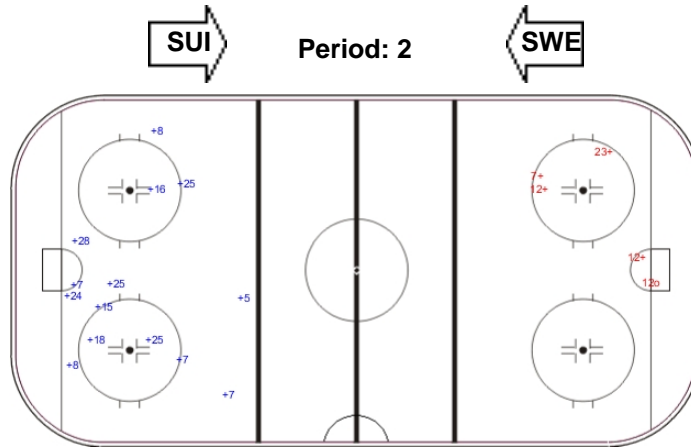

SHOT CHART

SUI - SWE

Shots by SUI

Goals (o): 1 SSG (+): 5
SSP (-): 0 SPG (-): 0

Shots by SWE

Goals (o): 2 SSG (+): 13
SSP (>): 0 SPG (-): 0

Shots by SWE

Goals (o): 0 SSG (+): 14
SSP (<): 0 SPG (-): 0