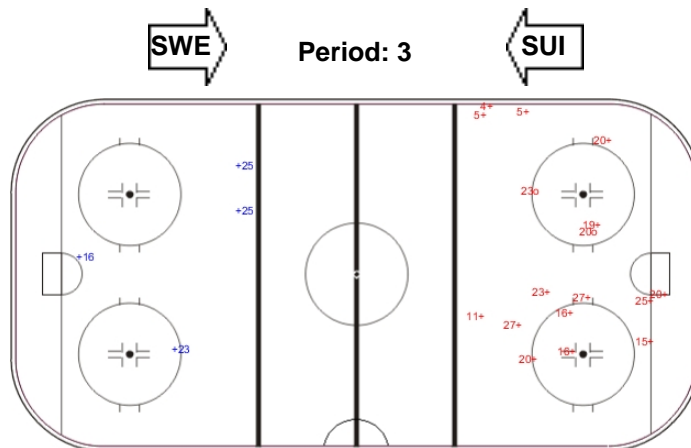

Shots by SWE

Goals (o): 2   SSG (+): 15
SSP (>): 0   SPG (-): 0

LEGEND

GK Goalkeeper   **SPG** Shots past goal   **SSG** Shots saved by goalkeeper   **SSP** Shots saved by player