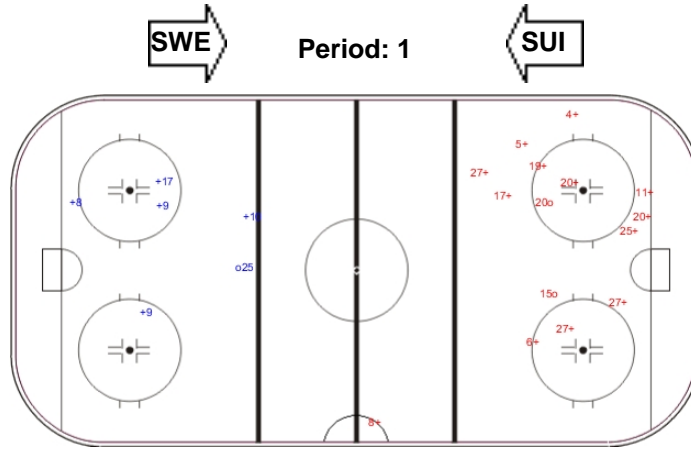

SHOT CHART

SUI - SWE

Shots by SUI

Goals (o): 1 SSG (+): 5
SSP (-): 0 SPG (-): 0

Shots by SWE

Goals (o): 2 SSG (+): 13
SSP (>): 0 SPG (-): 0

Shots by SWE

Goals (o): 0 SSG (+): 14
SSP (<): 0 SPG (-): 0