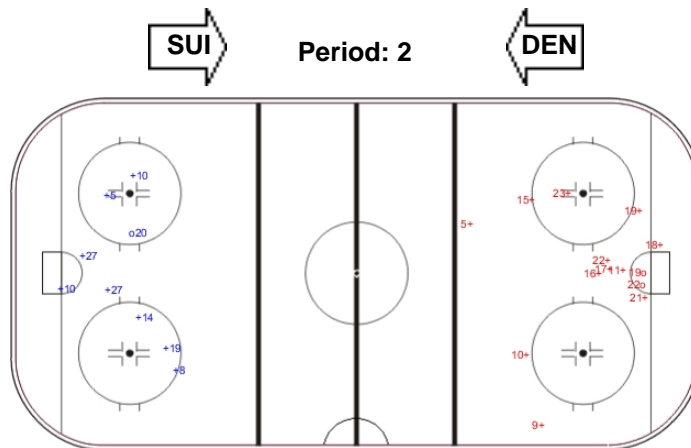

# SHOT CHART

## SUI - DEN

Shots by SUI

Goals (o): 1    SSG (+): 17  
SSP (<): 0    SPG (-): 0

Shots by DEN

Goals (o): 3    SSG (+): 5  
SSP (>): 0    SPG (-): 0

Shots by DEN

Goals (o): 1    SSG (+): 8  
SSP (<): 0    SPG (-): 0

Shots by SUI

Goals (o): 2    SSG (+): 12  
SSP (>): 0    SPG (-): 0

Shots by SUI

Goals (o): 1    SSG (+): 15  
SSP (<): 0    SPG (-): 0

Shots by DEN

Goals (o): 0    SSG (+): 3  
SSP (>): 0    SPG (-): 0

Shots by SUI