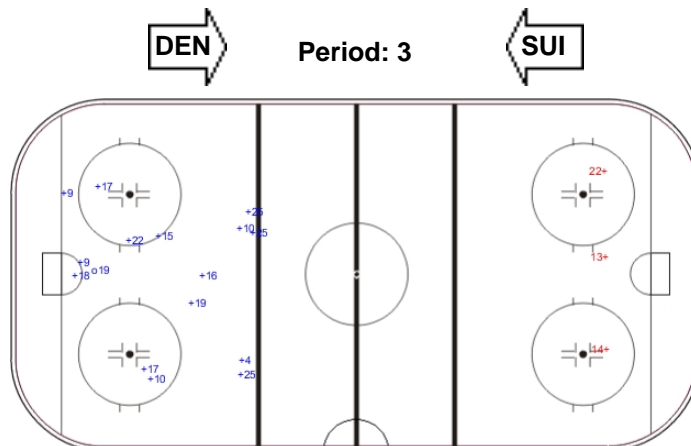

## SUI - DEN

Shots by SUI

Goals (o): 1    SSG (+): 17  
SSP (<): 0    SPG (-): 0

Shots by DEN

Goals (o): 3    SSG (+): 5  
SSP (>): 0    SPG (-): 0

Shots by DEN

Goals (o): 1    SSG (+): 8  
SSP (<): 0    SPG (-): 0

Shots by SUI

Goals (o): 2    SSG (+): 12  
SSP (>): 0    SPG (-): 0

Shots by SUI

Goals (o): 1    SSG (+): 15  
SSP (<): 0    SPG (-): 0

Shots by DEN

Goals (o): 0    SSG (+): 3  
SSP (>): 0    SPG (-): 0

Shots by SUI