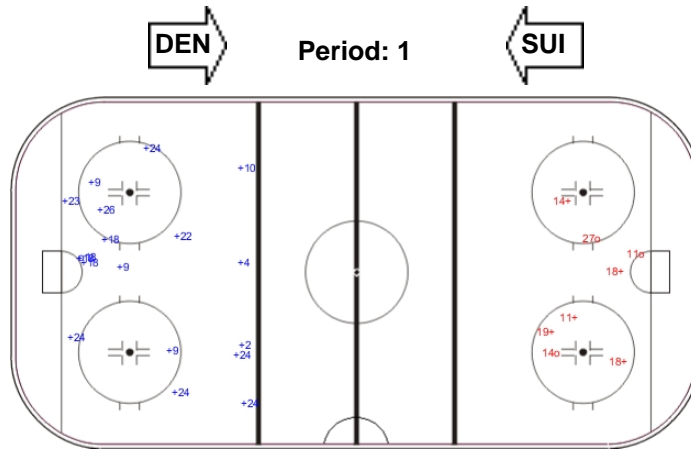

# SHOT CHART

## SUI - DEN

Shots by SUI

Goals (o): 1    SSG (+): 17  
SSP (<): 0    SPG (-): 0

Shots by DEN

Goals (o): 3    SSG (+): 5  
SSP (>): 0    SPG (-): 0

Shots by DEN

Goals (o): 1    SSG (+): 8  
SSP (<): 0    SPG (-): 0

Shots by SUI

Goals (o): 2    SSG (+): 12  
SSP (>): 0    SPG (-): 0

Shots by SUI

Goals (o): 1    SSG (+): 15  
SSP (<): 0    SPG (-): 0

Shots by DEN

Goals (o): 0    SSG (+): 3  
SSP (>): 0    SPG (-): 0

Shots by SUI