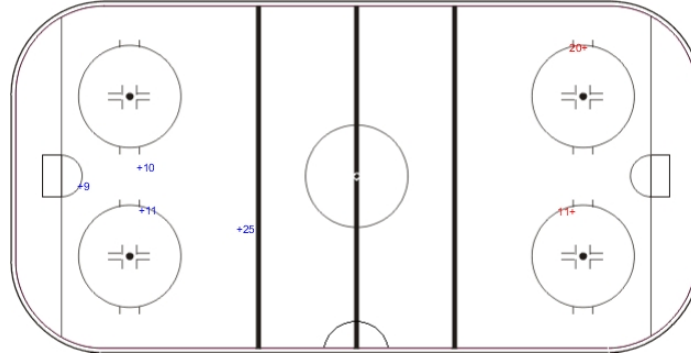

Shots by SUI

Goals (o): 2    SSG (+): 12  
SSP (>): 0    SPG (-): 0

Shots by SUI

Goals (o): 1    SSG (+): 15  
SSP (<): 0    SPG (-): 0

Shots by DEN

Goals (o): 0    SSG (+): 3  
SSP (>): 0    SPG (-): 0

Shots by SUI

Goals (o): 0

SSG (+): 4

SSP (<): 0

SPG (-): 0

GK 31 of DEN

Overtime

Shots by DEN

Goals (o): 0

SSG (+): 2

SSP (>): 0

SPG (-): 0

GK 30 of SUI

**LEGEND**

**GK** Goalkeeper

**SPG** Shots past goal

**SSG** Shots saved by goalkeeper