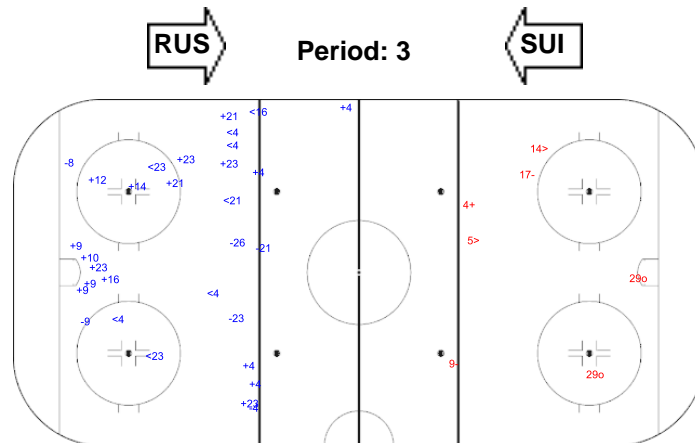

Goals (o): 1 SSG (+): 8
SSP (<): 4 SPG (-): 3

GK 30 of SUI

Shots by SUI

Goals (o): 2 SSG (+): 11
SSP (>): 1 SPG (-): 2

GK 20 of RUS

Shots by SUI

Goals (o): 0 SSG (+): 17
SSP (<): 8 SPG (-): 6

GK 20 of RUS