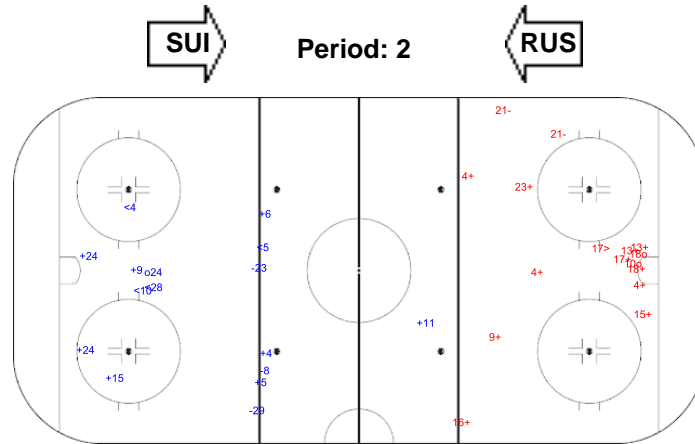

Shots by SUI

Goals (o): 2   SSG (+): 11
SSP (>): 1   SPG (-): 2

GK 20 of RUS

Shots by SUI

Goals (o): 0   SSG (+): 17
SSP (<): 8   SPG (-): 6

GK 20 of RUS