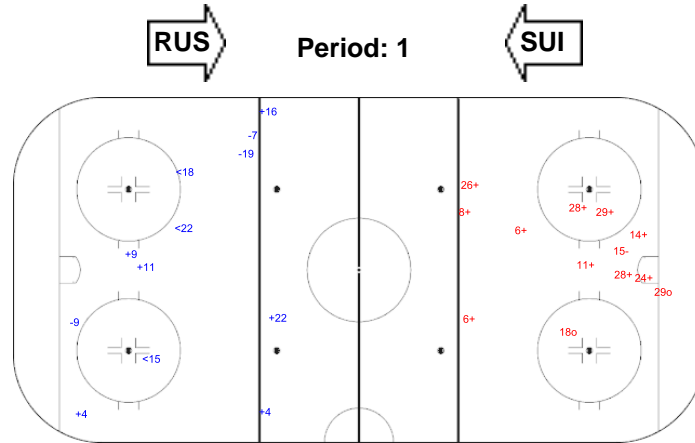

SHOT CHART
RUS - SUI

Shots by SUI

Goals (o): 0 SSG (+): 6
SSP (<): 3 SPG (-): 3

GK 20 of RUS

Shots by RUS

Goals (o): 2 SSG (+): 10
SSP (>): 0 SPG (-): 1

GK 30 of SUI

Shots by RUS