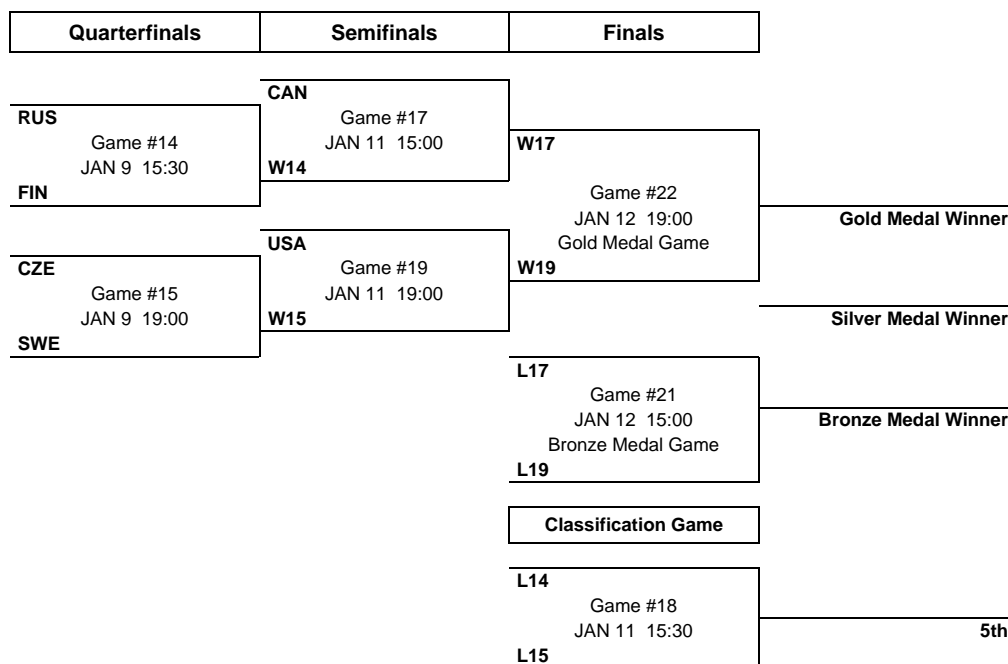

TOURNAMENT PROGRESS

As of THU 8 JAN 2015

Game	Round	Date	Time	Teams	Results	1	2	3	OT	GWS	Venue
14	QF	FRI 9 JAN	15:30 GMT-5	RUS - FIN							Harborcenter Rink 1
15	QF	FRI 9 JAN	19:00 GMT-5	CZE - SWE							Harborcenter Rink 1
17	SF	SUN 11 JAN	15:00 GMT-5	CAN - W14							Harborcenter Rink 1
18	P5-6	SUN 11 JAN	15:30 GMT-5	L14 - L15							Harborcenter Rink 2
19	SF	SUN 11 JAN	19:00 GMT-5	USA - W15							Harborcenter Rink 1
21	BMG	MON 12 JAN	15:00 GMT-5	L17 - L19							Harborcenter Rink 1
22	GMG	MON 12 JAN	19:00 GMT-5	W19 - W17							Harborcenter Rink 1

NOTE

As it becomes known that a team will be in a game, that team's NOC code will replace the descriptive code. The order of the games with "tbd" in place of the team match-up and time will be decided by the IIHF Directorate upon completion of the previous round.

LEGEND

1	1st period	2	2nd period	3	3rd period	BMG	Bronze medal game
Px-y	Placement game	GMG	Gold medal game	GWS	Game winning shot	Ln	Loser, game 'n'
OT	Overtime	QF	Quarterfinals	SF	Semifinals	Wn	Winner, game 'n'