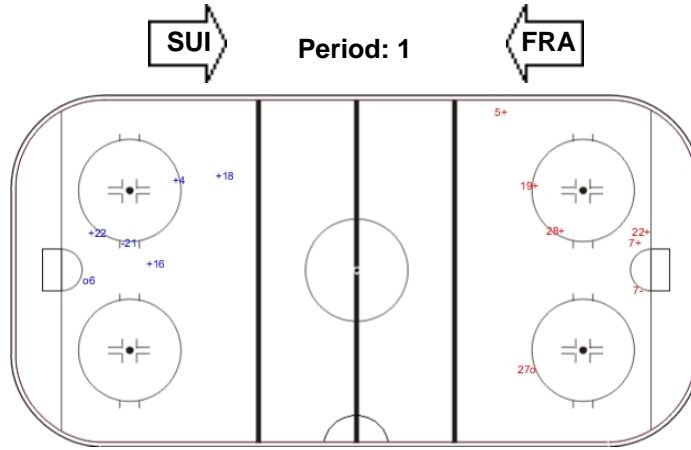

SHOT CHART

SUI - FRA

Shots by FRA

Goals (o): 1 SSG (+): 4
SSP (-): 0 SPG (-): 1

GK 30 of SUI

Shots by SUI

Goals (o): 4 SSG (+): 15
SSP (-): 0 SPG (-): 5

GK 1 of FRA

Shots by FRA

Goals (o): 1 SSG (+): 11
SSP (-): 0 SPG (-): 2

GK 30 of SUI

Shots by SUI

Goals (o): 1 SSG (+): 5
SSP (-): 0 SPG (-): 1

GK 1 of FRA

Shots by FRA

Goals (o): 0 SSG (+): 5
SSP (-): 0 SPG (-): 0

GK 30 of SUI

Shots by SUI

Goals (o): 0 SSG (+): 14
SSP (-): 0 SPG (-): 0

GK 1 of FRA

LEGEND

GK Goalkeeper   **SPG** Shots past goal   **SSG** Shots saved by goalkeeper   **SSP** Shots saved by player