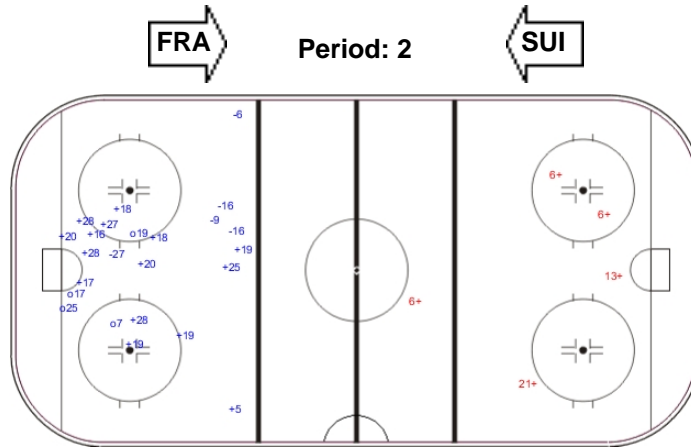

SHOT CHART

SUI - FRA

Shots by FRA

Goals (o): 1 SSG (+): 4
SSP (-): 0 SPG (-): 1

GK 30 of SUI

Shots by SUI

Goals (o): 4 SSG (+): 15
SSP (-): 0 SPG (-): 5

GK 1 of FRA

Shots by FRA

Goals (o): 1 SSG (+): 11
SSP (-): 0 SPG (-): 2

GK 30 of SUI

Shots by SUI

Goals (o): 1 SSG (+): 5
SSP (-): 0 SPG (-): 1

GK 1 of FRA

Shots by FRA

Goals (o): 0 SSG (+): 5
SSP (-): 0 SPG (-): 0

GK 30 of SUI

Shots by SUI

Goals (o): 0 SSG (+): 14
SSP (-): 0 SPG (-): 0

GK 1 of FRA

LEGEND

GK Goalkeeper   **SPG** Shots past goal   **SSG** Shots saved by goalkeeper   **SSP** Shots saved by player