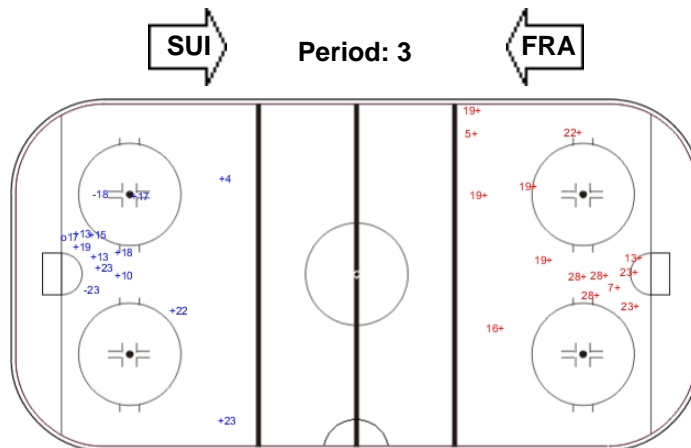

SHOT CHART

SUI - FRA

Shots by FRA

Goals (o): 1 SSG (+): 4
SSP (-): 0 SPG (-): 1

GK 30 of SUI

Shots by SUI

Goals (o): 4 SSG (+): 15
SSP (-): 0 SPG (-): 5

GK 1 of FRA

Shots by FRA

Goals (o): 1 SSG (+): 11
SSP (-): 0 SPG (-): 2

GK 30 of SUI

Shots by SUI

Goals (o): 1 SSG (+): 5
SSP (-): 0 SPG (-): 1

GK 1 of FRA

Shots by FRA

Goals (o): 0 SSG (+): 5
SSP (-): 0 SPG (-): 0

GK 30 of SUI

Shots by SUI

Goals (o): 0 SSG (+): 14
SSP (-): 0 SPG (-): 0

GK 1 of FRA

LEGEND

GK Goalkeeper   **SPG** Shots past goal   **SSG** Shots saved by goalkeeper   **SSP** Shots saved by player