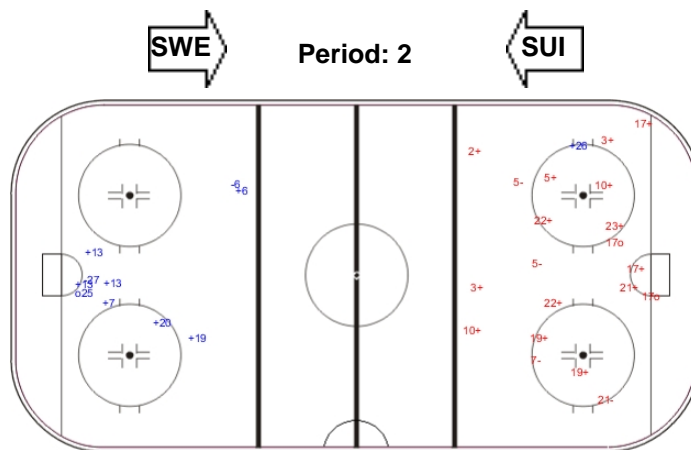

SHOT CHART

SWE - SUI

Shots by SWE

Goals (o): 1   SSG (+): 10
SSP (-): 0   SPG (-): 7

GK 30 of SUI

Shots by SUI

Goals (o): 1   SSG (+): 8
SSP (-): 0   SPG (-): 2

GK 1 of SWE

Shots by SWE

Goals (o): 0   SSG (+): 6
SSP (-): 1   SPG (-): 7

GK 30 of SUI

Shots by SUI

Goals (o): 0   SSG (+): 9
SSP (-): 0   SPG (-): 4

GK 1 of SWE

Shots by SWE

Goals (o): 2   SSG (+): 14
SSP (-): 0   SPG (-): 4

GK 30 of SUI

Shots by SUI

Goals (o): 0   SSG (+): 7
SSP (-): 0   SPG (-): 0

GK 1 of SWE

LEGEND

GK Goalkeeper   **SPG** Shots past goal   **SSG** Shots saved by goalkeeper   **SSP** Shots saved by player