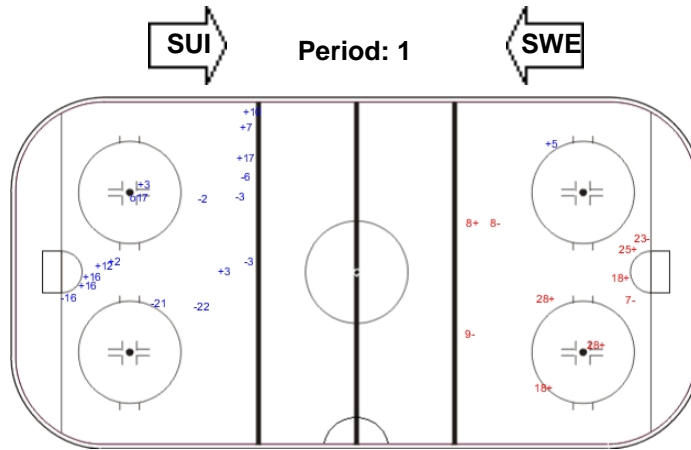

SHOT CHART

SWE - SUI

Shots by SWE

Goals (o): 1   SSG (+): 10
SSP (-): 0   SPG (-): 7

GK 30 of SUI

Shots by SUI

Goals (o): 1   SSG (+): 8
SSP (-): 0   SPG (-): 2

GK 1 of SWE

Shots by SWE

Goals (o): 0   SSG (+): 6
SSP (-): 1   SPG (-): 7

GK 30 of SUI

Shots by SUI

Goals (o): 0   SSG (+): 9
SSP (-): 0   SPG (-): 4

GK 1 of SWE

Shots by SWE

Goals (o): 2   SSG (+): 14
SSP (-): 0   SPG (-): 4

GK 30 of SUI

Shots by SUI

Goals (o): 0   SSG (+): 7
SSP (-): 0   SPG (-): 0

GK 1 of SWE

LEGEND

GK Goalkeeper   **SPG** Shots past goal   **SSG** Shots saved by goalkeeper   **SSP** Shots saved by player