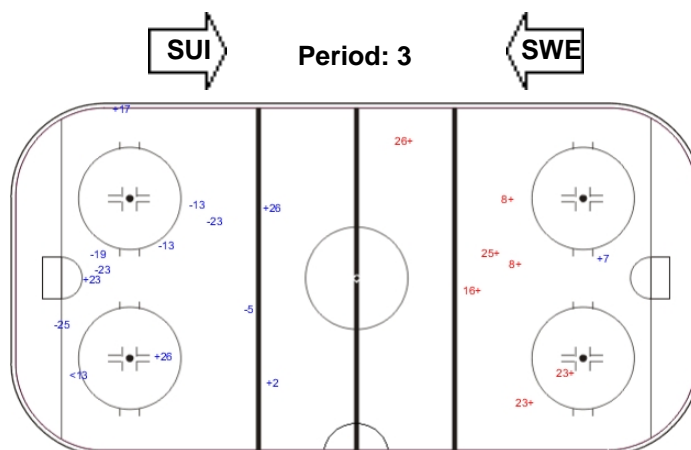

SHOT CHART

SWE - SUI

Shots by SWE

Goals (o): 1   SSG (+): 10
SSP (-): 0   SPG (-): 7

GK 30 of SUI

Shots by SUI

Goals (o): 1   SSG (+): 8
SSP (-): 0   SPG (-): 2

GK 1 of SWE

Shots by SWE

Goals (o): 0   SSG (+): 6
SSP (-): 1   SPG (-): 7

GK 30 of SUI

Shots by SUI

Goals (o): 0   SSG (+): 9
SSP (-): 0   SPG (-): 4

GK 1 of SWE

Shots by SWE

Goals (o): 2   SSG (+): 14
SSP (-): 0   SPG (-): 4

GK 30 of SUI

Shots by SUI

Goals (o): 0   SSG (+): 7
SSP (-): 0   SPG (-): 0

GK 1 of SWE

LEGEND

GK Goalkeeper   **SPG** Shots past goal   **SSG** Shots saved by goalkeeper   **SSP** Shots saved by player