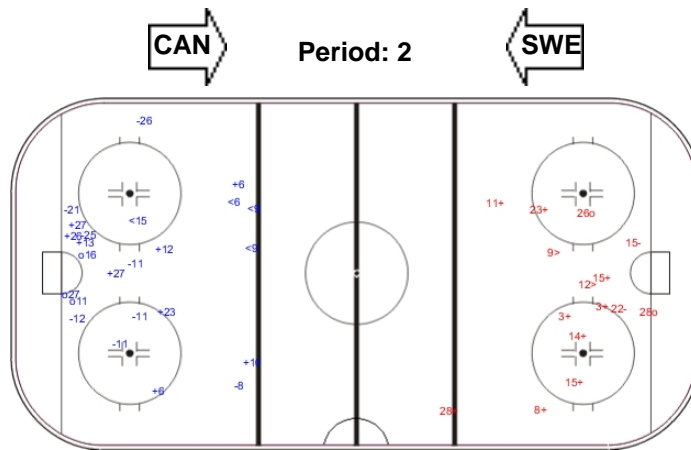

GK 30 of SWE

Shots by SWE

Goals (o): 3 SSG (+): 11
SSP (-): 3 SPG (-): 3

GK 1 of CAN

ENG

LEGEND

ENG Empty net goal **GK** Goalkeeper **SPG** Shots past goal **SSG** Shots saved by goalkeeper **SSP** Shots saved by player