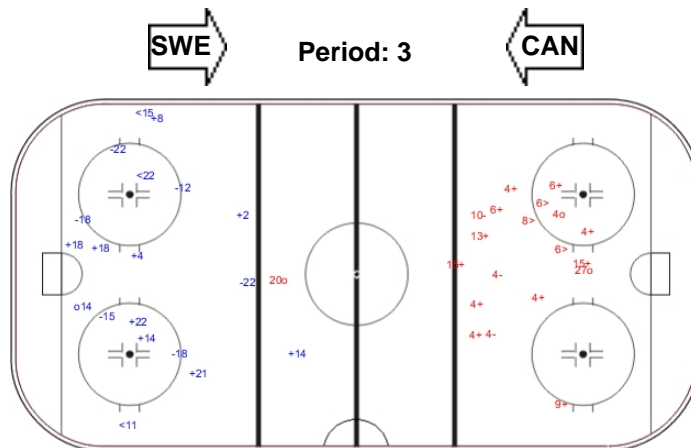

GK 30 of SWE

Shots by SWE

Goals (o): 3 SSG (+): 11
SSP (-): 3 SPG (-): 3

GK 1 of CAN

ENG

LEGEND

ENG Empty net goal **GK** Goalkeeper **SPG** Shots past goal **SSG** Shots saved by goalkeeper **SSP** Shots saved by player