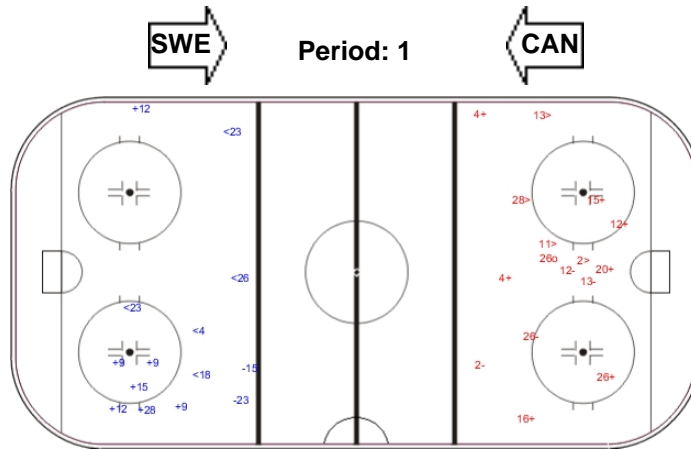

GK 30 of SWE

Shots by SWE

Goals (o): 3 SSG (+): 11
SSP (-): 3 SPG (-): 3

GK 1 of CAN

ENG

LEGEND

ENG Empty net goal **GK** Goalkeeper **SPG** Shots past goal **SSG** Shots saved by goalkeeper **SSP** Shots saved by player