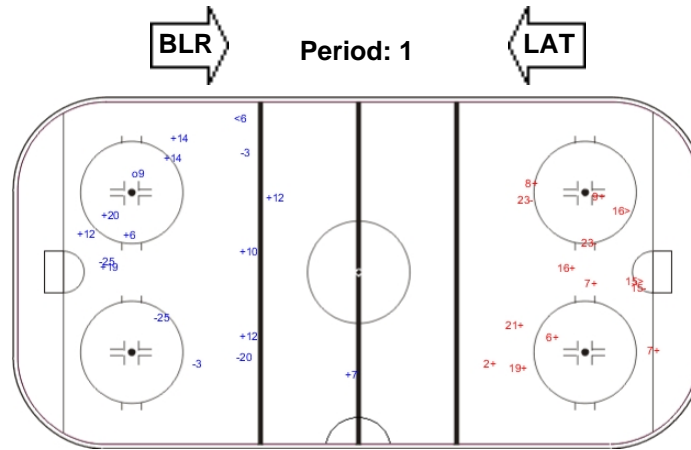

SHOT CHART

LAT - BLR

Shots by LAT

Goals (o): 1 SSG (+): 10
SSP (<): 1 SPG (-): 5

GK 1 of BLR

Shots by BLR

Goals (o): 1 SSG (+): 11
SSP (<): 5 SPG (-): 8

GK 30 of LAT

Shots by BLR

Goals (o): 0 SSG (+): 9
SSP (>): 2 SPG (-): 3

GK 30 of LAT

LAT

Period: 2

BLR

Shots by LAT

Goals (o): 1 SSG (+): 6
SSP (>): 3 SPG (-): 6