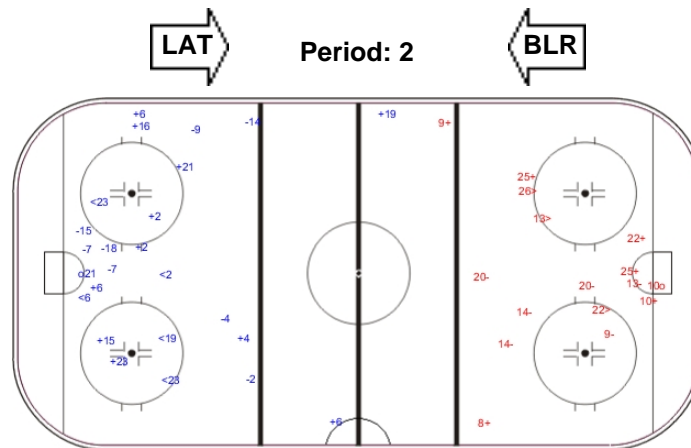

Period: 2

BLR

Shots by LAT

Goals (o): 1   SSG (+): 6
SSP (>): 3   SPG (-): 6

GK 1 of BLR

LEGEND

GK Goalkeeper   **SPG** Shots past goal   **SSG** Shots saved by goalkeeper   **SSP** Shots saved by player