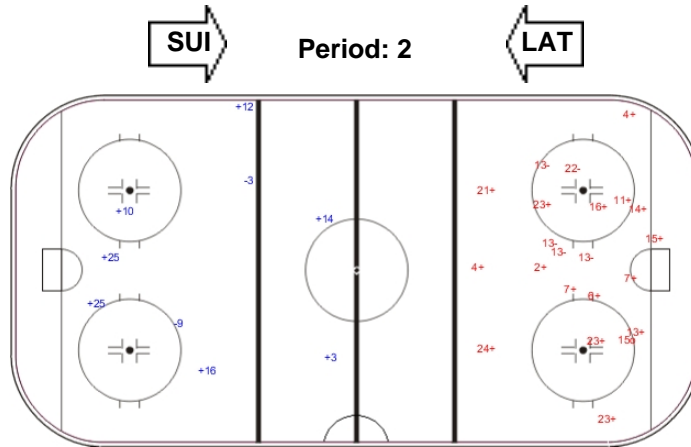

SHOT CHART

SUI - LAT

Shots by SUI

Goals (o): 2   SSG (+): 13
SSP (-): 0   SPG (-): 4

GK 1 of LAT

Shots by LAT

Goals (o): 0   SSG (+): 7
SSP (-): 0   SPG (-): 2

GK 1 of SUI

Shots by SUI

Goals (o): 1   SSG (+): 11
SSP (-): 0   SPG (-): 2

GK 30 of LAT

Shots by LAT

Goals (o): 0   SSG (+): 10
SSP (-): 0   SPG (-): 4

GK 1 of SUI

Shots by SUI

Goals (o): 1   SSG (+): 16
SSP (-): 0   SPG (-): 5

GK 1 of LAT

Shots by LAT

Goals (o): 0   SSG (+): 10
SSP (-): 0   SPG (-): 2

GK 1 of SUI

LEGEND

GK Goalkeeper   **SPG** Shots past goal   **SSG** Shots saved by goalkeeper   **SSP** Shots saved by player