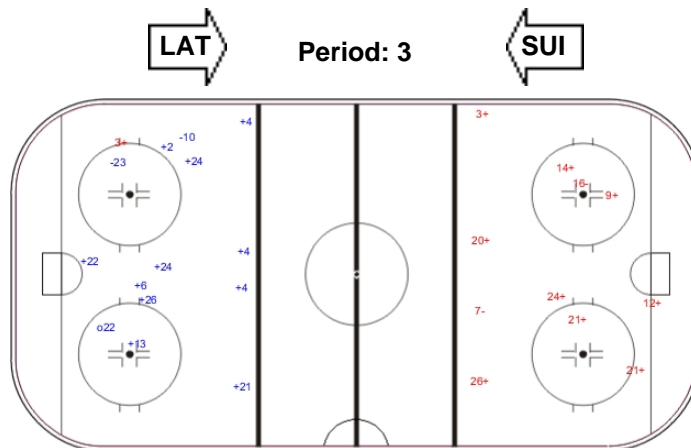

SHOT CHART

SUI - LAT

Shots by SUI

Goals (o): 2   SSG (+): 13
SSP (-): 0   SPG (-): 4

GK 1 of LAT

Shots by LAT

Goals (o): 0   SSG (+): 7
SSP (-): 0   SPG (-): 2

GK 1 of SUI

Shots by SUI

Goals (o): 1   SSG (+): 11
SSP (-): 0   SPG (-): 2

GK 30 of LAT

Shots by LAT

Goals (o): 0   SSG (+): 10
SSP (-): 0   SPG (-): 4

GK 1 of SUI

Shots by SUI

Goals (o): 1   SSG (+): 16
SSP (-): 0   SPG (-): 5

GK 1 of LAT

Shots by LAT

Goals (o): 0   SSG (+): 10
SSP (-): 0   SPG (-): 2

GK 1 of SUI

LEGEND

GK Goalkeeper   **SPG** Shots past goal   **SSG** Shots saved by goalkeeper   **SSP** Shots saved by player