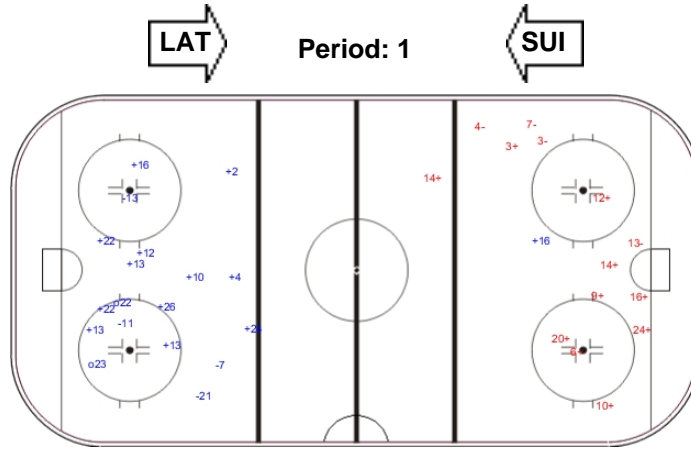

SHOT CHART

SUI - LAT

Shots by SUI

Goals (o): 2   SSG (+): 13
SSP (-): 0   SPG (-): 4

GK 1 of LAT

Shots by LAT

Goals (o): 0   SSG (+): 7
SSP (-): 0   SPG (-): 2

GK 1 of SUI

Shots by SUI

Goals (o): 1   SSG (+): 11
SSP (-): 0   SPG (-): 2

GK 30 of LAT

Shots by LAT

Goals (o): 0   SSG (+): 10
SSP (-): 0   SPG (-): 4

GK 1 of SUI

Shots by SUI

Goals (o): 1   SSG (+): 16
SSP (-): 0   SPG (-): 5

GK 1 of LAT

Shots by LAT

Goals (o): 0   SSG (+): 10
SSP (-): 0   SPG (-): 2

GK 1 of SUI

LEGEND

GK Goalkeeper   **SPG** Shots past goal   **SSG** Shots saved by goalkeeper   **SSP** Shots saved by player