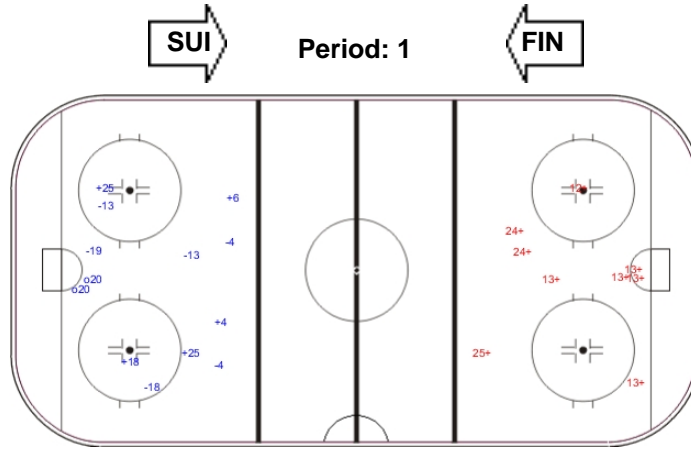

Goals (o): 2 SSG (+): 16
SSP (-): 0 SPG (-): 7

GK 1 of SUI

Shots by SUI

Goals (o): 1 SSG (+): 9
SSP (-): 0 SPG (-): 6

GK 1 of FIN

LEGEND

GK Goalkeeper **SPG** Shots past goal **SSG** Shots saved by goalkeeper **SSP** Shots saved by player