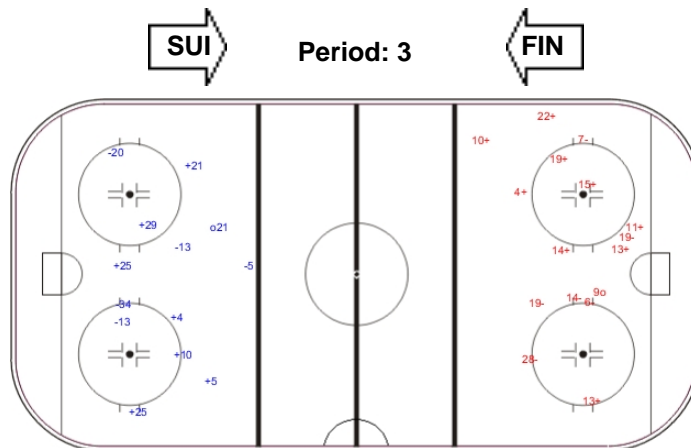

Goals (o): 2 SSG (+): 16
SSP (-): 0 SPG (-): 7

GK 1 of SUI

Shots by SUI

Goals (o): 1 SSG (+): 9
SSP (-): 0 SPG (-): 6

GK 1 of FIN

LEGEND

GK Goalkeeper **SPG** Shots past goal **SSG** Shots saved by goalkeeper **SSP** Shots saved by player