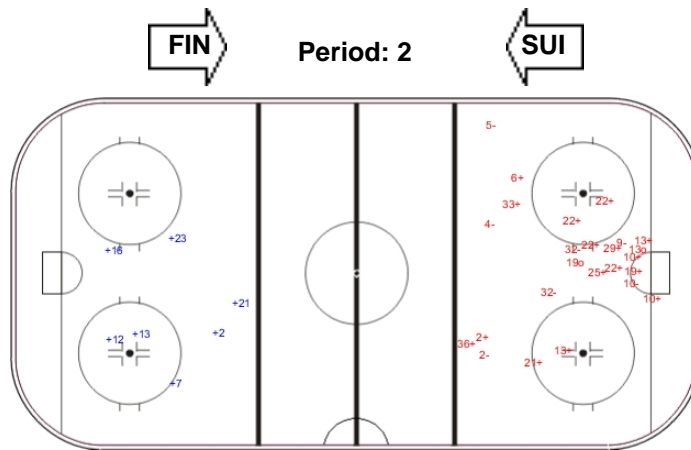

Goals (o): 2 SSG (+): 16
SSP (-): 0 SPG (-): 7

GK 1 of SUI

Shots by SUI

Goals (o): 1 SSG (+): 9
SSP (-): 0 SPG (-): 6

GK 1 of FIN

LEGEND

GK Goalkeeper **SPG** Shots past goal **SSG** Shots saved by goalkeeper **SSP** Shots saved by player