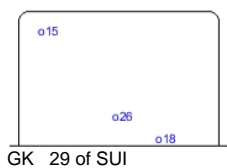

SHOT CHART

CAN - SUI

Shots by CAN

Goals (o): 2 SSG (+): 8
SSP (-): 0 SPG (-): 6

Shots by SUI

Goals (o): 2 SSG (+): 11
SSP (-): 0 SPG (-): 3

Shots by CAN

Goals (o): 4 SSG (+): 5
SSP (-): 2 SPG (-): 0