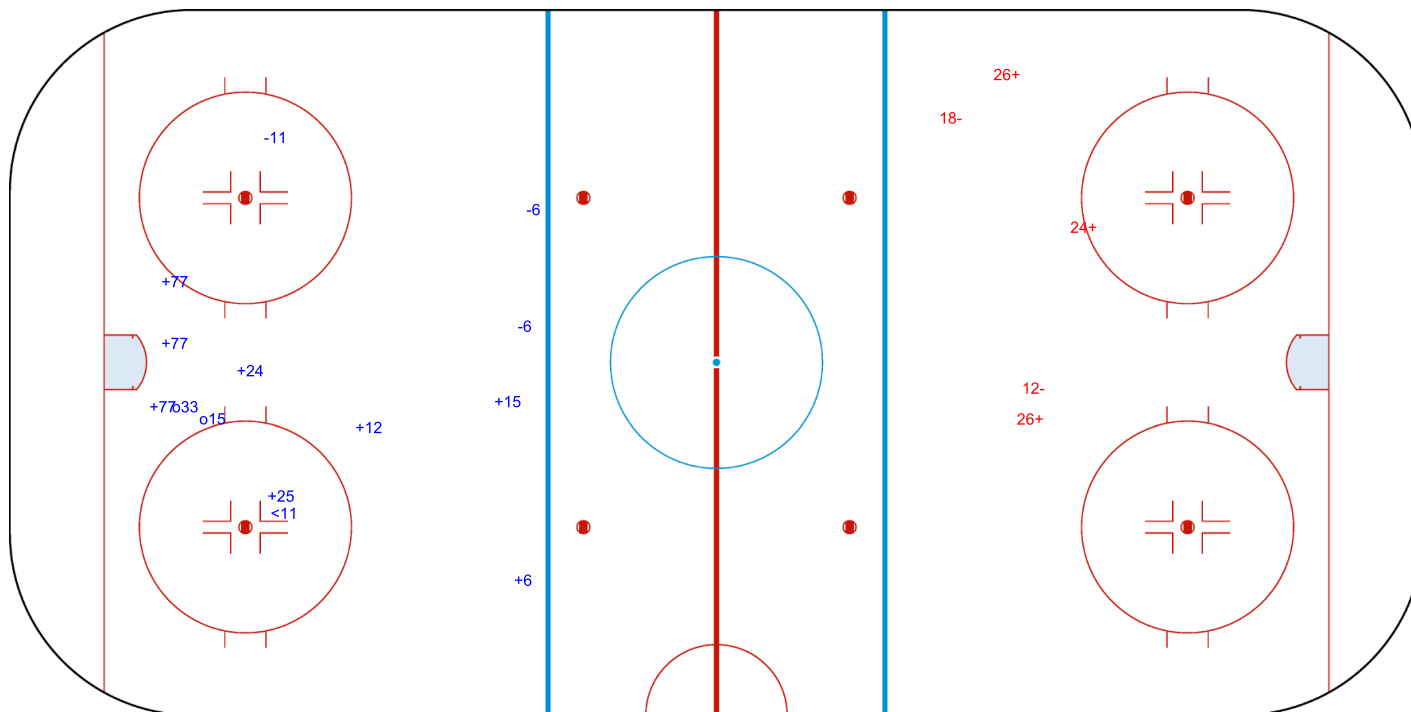

SHOT CHART
 FIN - SUI

Shots by FIN
 Goals (o): 2 SSG (+): 8
 SSP (-): 1 SPG (-): 3

GK 20 of SUI

SUI Period: 3 FIN

Shots by SUI
 Goals (o): 0 SSG (+): 3
 SSP (>): 0 SPG (-): 2

GK 1 of FIN

| | | |
|----------------|---------------------------|--|
| Legend: | | |
| GK | Goalkeeper | |
| SPG | Shots past goal | |
| SSG | Shots saved by goalkeeper | |
| SSP | Shots saved by player | |