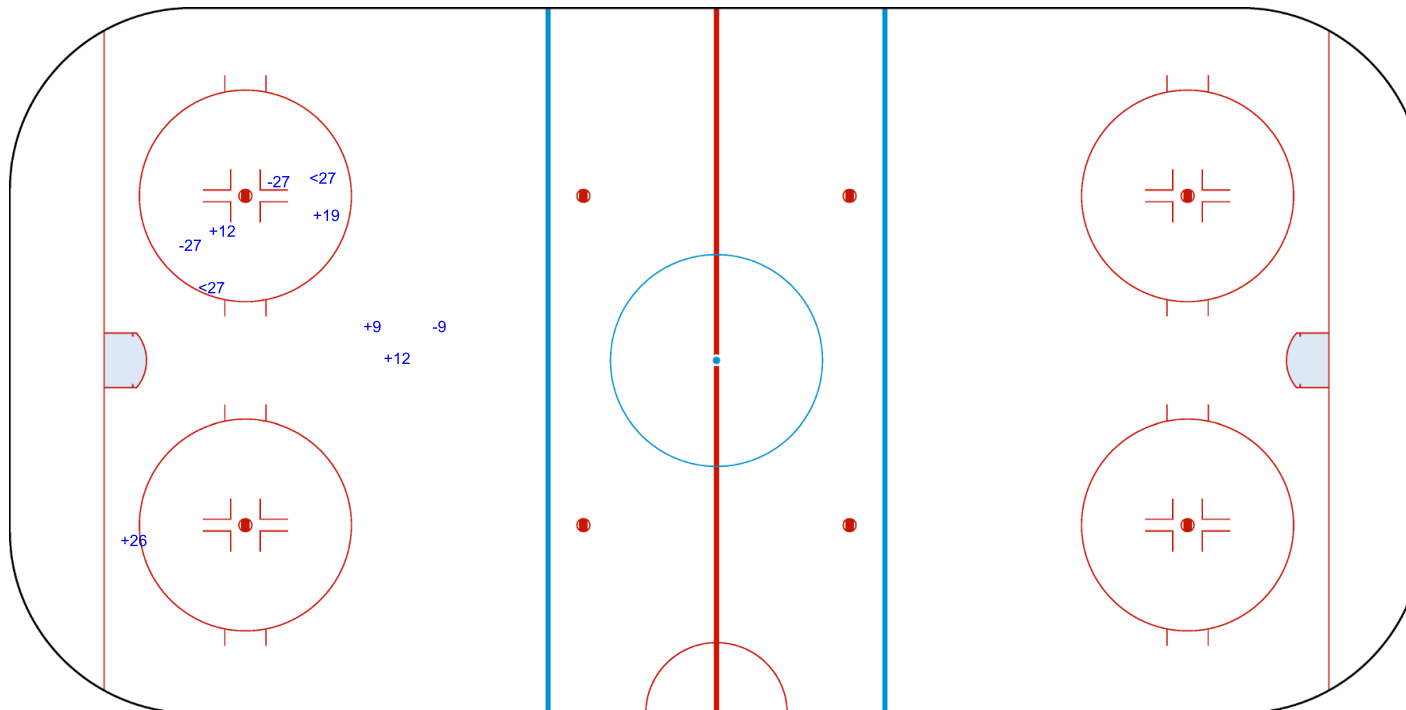

SHOT CHART
GER - SWE

Shots by SWE
Goals (o): 0   SSG (+): 5
SSP (-): 2   SPG (-): 3

GK 30 of GER

GER →   Overtime   ← SWE

Shots by GER
Goals (o): 0   SSG (+): 0
SSP (>): 0   SPG (-): 0

GK 1 of SWE

Legend:	GK Goalkeeper	SPG Shots past goal	SSG Shots saved by goalkeeper	SSP Shots saved by player