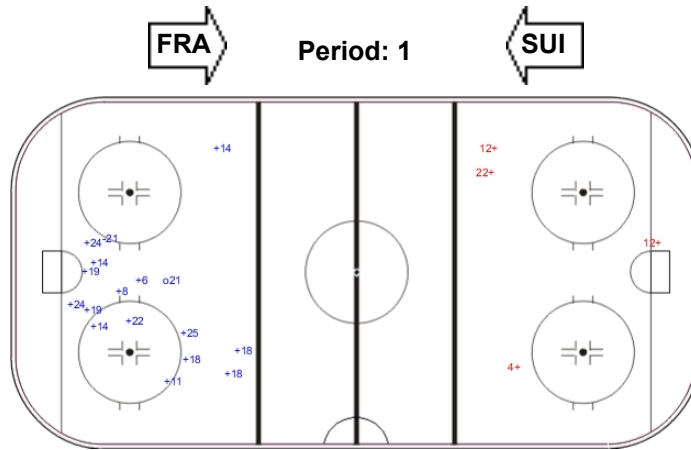

SHOT CHART

FRA - SUI

Shots by SUI

Goals (o): 1   SSG (+): 15
SSP (<): 0   SPG (-): 1

GK 20 of FRA

Shots by FRA

Goals (o): 0   SSG (+): 4
SSP (<): 0   SPG (-): 0

GK 1 of SUI

Shots by SUI

Goals (o): 1   SSG (+): 13
SSP (<): 0   SPG (-): 1

GK 20 of FRA

Shots by FRA

Goals (o): 0   SSG (+): 4
SSP (>): 0   SPG (-): 0

GK 1 of SUI

Shots by SUI

Goals (o): 0   SSG (+): 10
SSP (>): 0   SPG (-): 0

GK 20 of FRA

Shots by FRA

Goals (o): 0   SSG (+): 1
SSP (>): 0   SPG (-): 0

GK 1 of SUI

LEGEND

GK Goalkeeper   **SPG** Shots past goal   **SSG** Shots saved by goalkeeper   **SSP** Shots saved by player