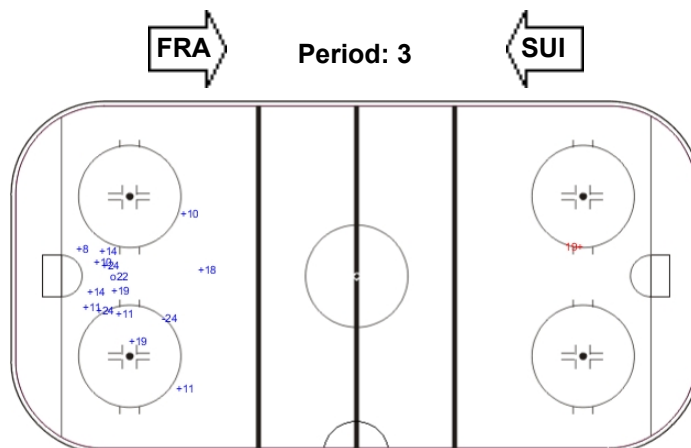

SHOT CHART

FRA - SUI

Shots by SUI

Goals (o): 1   SSG (+): 15
SSP (<): 0   SPG (-): 1

GK 20 of FRA

Shots by FRA

Goals (o): 0   SSG (+): 4
SSP (<): 0   SPG (-): 0

GK 1 of SUI

Shots by SUI

Goals (o): 1   SSG (+): 13
SSP (<): 0   SPG (-): 1

GK 20 of FRA

Shots by FRA

Goals (o): 0   SSG (+): 4
SSP (>): 0   SPG (-): 0

GK 1 of SUI

Shots by SUI

Goals (o): 0   SSG (+): 10
SSP (>): 0   SPG (-): 0

GK 20 of FRA

Shots by FRA

Goals (o): 0   SSG (+): 1
SSP (>): 0   SPG (-): 0

GK 1 of SUI

LEGEND

GK Goalkeeper   **SPG** Shots past goal   **SSG** Shots saved by goalkeeper   **SSP** Shots saved by player