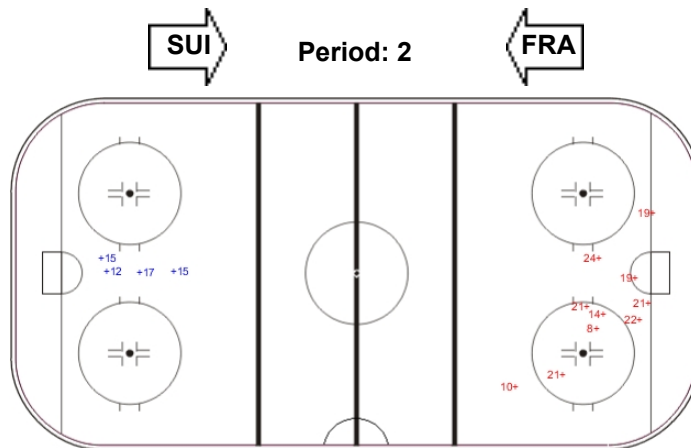

SHOT CHART

FRA - SUI

Shots by SUI

Goals (o): 1   SSG (+): 15
SSP (<): 0   SPG (-): 1

GK 20 of FRA

Shots by FRA

Goals (o): 0   SSG (+): 4
SSP (<): 0   SPG (-): 0

GK 1 of SUI

Shots by SUI

Goals (o): 1   SSG (+): 13
SSP (<): 0   SPG (-): 1

GK 20 of FRA

Shots by FRA

Goals (o): 0   SSG (+): 4
SSP (>): 0   SPG (-): 0

GK 1 of SUI

Shots by SUI

Goals (o): 0   SSG (+): 10
SSP (>): 0   SPG (-): 0

GK 20 of FRA

Shots by FRA

Goals (o): 0   SSG (+): 1
SSP (>): 0   SPG (-): 0

GK 1 of SUI

LEGEND

GK Goalkeeper   **SPG** Shots past goal   **SSG** Shots saved by goalkeeper   **SSP** Shots saved by player