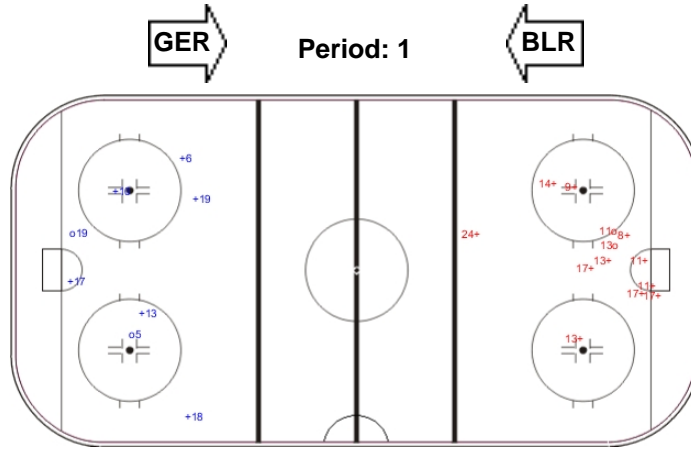

SHOT CHART

BLR - GER

Shots by BLR

Goals (o): 2   SSG (+): 6
SSP (<): 0   SPG (-): 0

GK 1 of GER

Shots by GER

Goals (o): 0   SSG (+): 7
SSP (<): 0   SPG (-): 0

GK 20 of BLR

Shots by BLR

Goals (o): 1   SSG (+): 3
SSP (<): 0   SPG (-): 0

GK 1 of GER

Shots by GER

Goals (o): 2   SSG (+): 11
SSP (>): 0   SPG (-): 0

GK 20 of BLR

Shots by BLR

Goals (o): 0   SSG (+): 12
SSP (>): 0   SPG (-): 0

GK 1 of GER