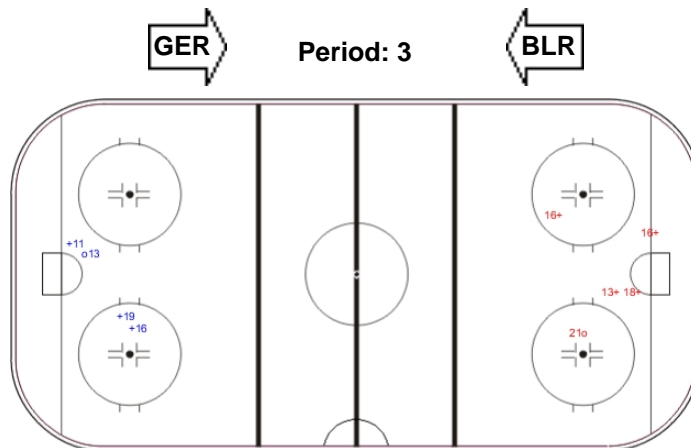

GK 1 of GER

GER

Period: 3

BLR

Shots by GER

Goals (o): 1 SSG (+): 4
SSP (>): 0 SPG (-): 0

GK 20 of BLR

IIHF ICE HOCKEY U20 WORLD CHAMPIONSHIP DIV I GROUP A

ROUND ROBIN, GAME 9

WED 14 DEC 2016
START TIME 20:00

Shots by BLR

Goals (o): 0

SSG (+): 2

SSP (<): 0

SPG (-): 0

GK 1 of GER