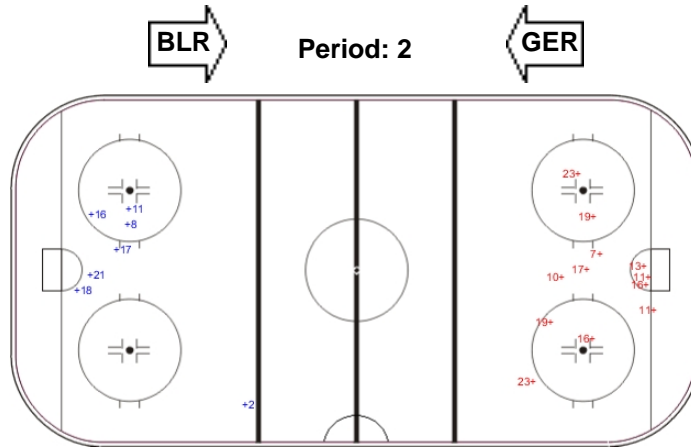

Shots by BLR

Goals (o): 1 SSG (+): 3
SSP (<): 0 SPG (-): 0

GK 1 of GER

Shots by GER

Goals (o): 2 SSG (+): 11
SSP (>): 0 SPG (-): 0

GK 20 of BLR

Shots by BLR

Goals (o): 0 SSG (+): 12
SSP (>): 0 SPG (-): 0

GK 1 of GER

GER

Period: 3

BLR

Shots by GER

Goals (o): 1 SSG (+): 4
SSP (>): 0 SPG (-): 0

GK 20 of BLR

IIHF ICE HOCKEY U20 WORLD CHAMPIONSHIP DIV I GROUP A