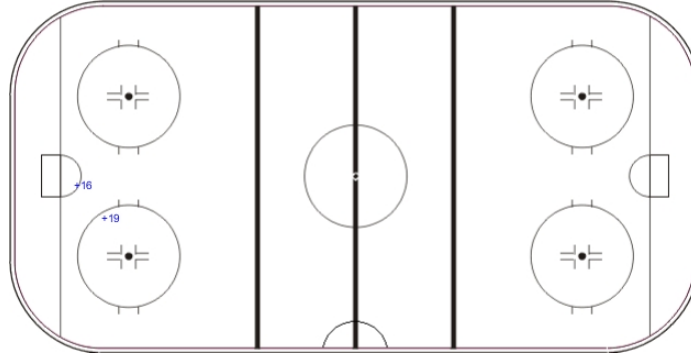

IIHF ICE HOCKEY U20 WORLD CHAMPIONSHIP DIV I GROUP A

ROUND ROBIN, GAME 9

WED 14 DEC 2016
START TIME 20:00

Shots by BLR

Goals (o): 0

SSG (+): 2

SSP (<): 0

SPG (-): 0

GK 1 of GER

Overtime

Shots by GER

Goals (o): 0

SSG (+): 0

SSP (>): 0

SPG (-): 0

GK 20 of BLR

LEGEND

GK Goalkeeper

SPG Shots past goal

SSG Shots saved by goalkeeper

SSP Shots saved by player