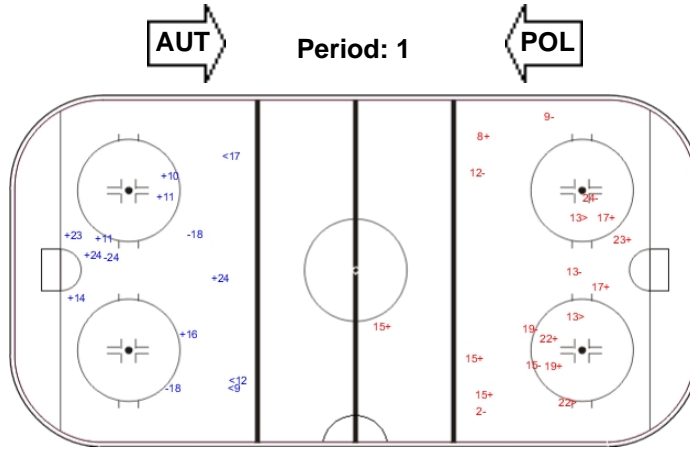

SHOT CHART

POL - AUT

Shots by POL

Goals (o): 0 SSG (+): 8
SSP (-): 3 SPG (-): 3

GK 20 of AUT

Shots by AUT

Goals (o): 0 SSG (+): 9
SSP (>): 3 SPG (-): 7

GK 25 of POL