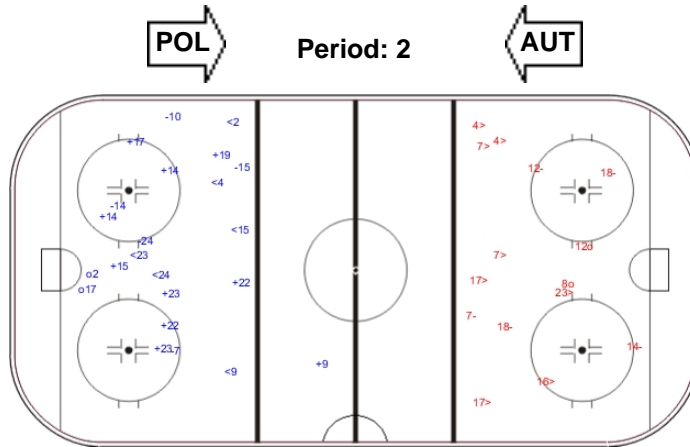

Shots by AUT

Goals (o): 2 SSG (+): 10
SSP (<): 6 SPG (-): 5

GK 25 of POL

Shots by POL

Goals (o): 2 SSG (+): 9
SSP (>): 8 SPG (-): 5

GK 20 of AUT

Shots by POL

Goals (o): 0 SSG (+): 7
SSP (<): 4 SPG (-): 0