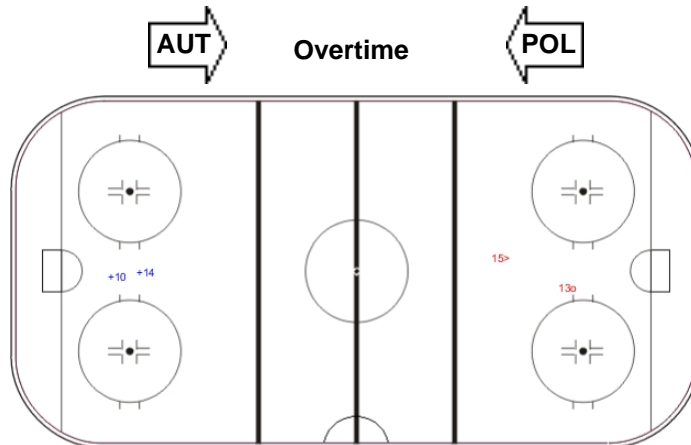

SPG (-): 0

GK 20 of AUT

Shots by AUT

Goals (o): 1

SSG (+): 0

SSP (>): 1

SPG (-): 0

GK 25 of POL