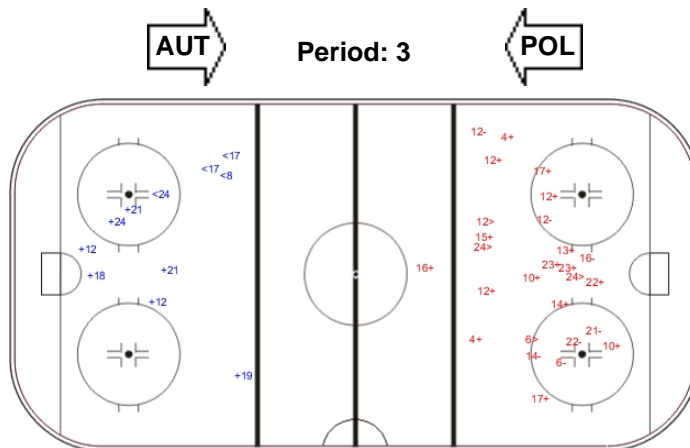

Shots by POL

Goals (o): 0   SSG (+): 7
SSP (<): 4   SPG (-): 0

GK 20 of AUT

Shots by AUT

Goals (o): 0   SSG (+): 16
SSP (>): 4   SPG (-): 7

GK 25 of POL