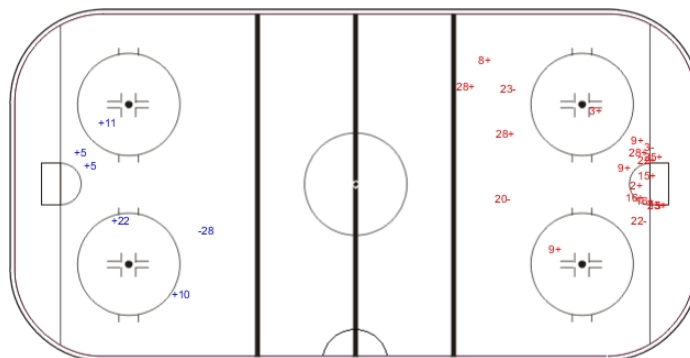

Shots by SUI

Goals (o): 0 SSG (+): 5  
SSP (-): 0 SPG (-): 1

GK 30 of FIN

Period: 3

Shots by FIN

Goals (o): 0 SSG (+): 16  
SSP (-): 0 SPG (-): 4

GK 29 of SUI

LEGEND