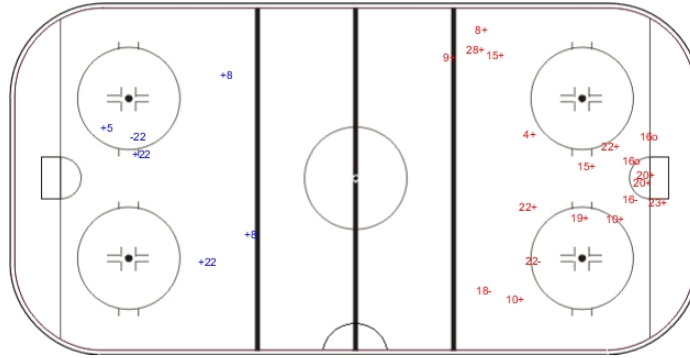

SHOT CHART

FIN - SUI

Shots by SUI

Goals (o): 0 SSG (+): 5  
SSP (-): 0 SPG (-): 1

GK 30 of FIN

Period: 1

Shots by FIN

Goals (o): 2 SSG (+): 14  
SSP (-): 0 SPG (-): 3