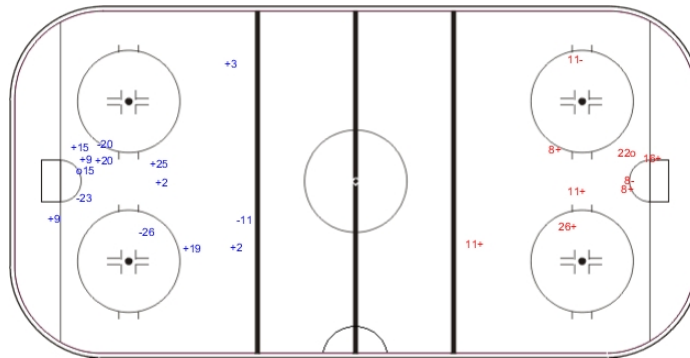

GK 29 of SUI

Shots by FIN

Goals (o): 1 SSG (+): 9  
SSP (-): 0 SPG (-): 4

GK 29 of SUI

Period: 2

Shots by SUI

Goals (o): 1 SSG (+): 6  
SSP (-): 0 SPG (-): 2

GK 30 of FIN