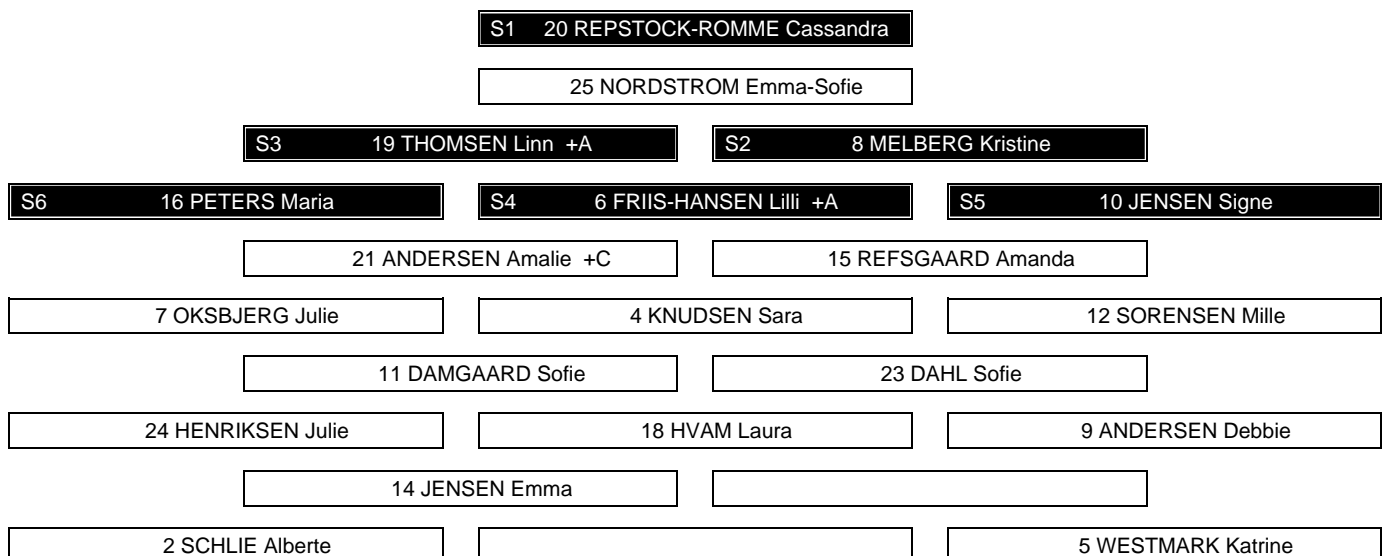

Team: DEN - Denmark (red)

Head Coach: PETERS Bjorn

LEGEND

Sn Starting position      +A Assistant captain      +C Captain