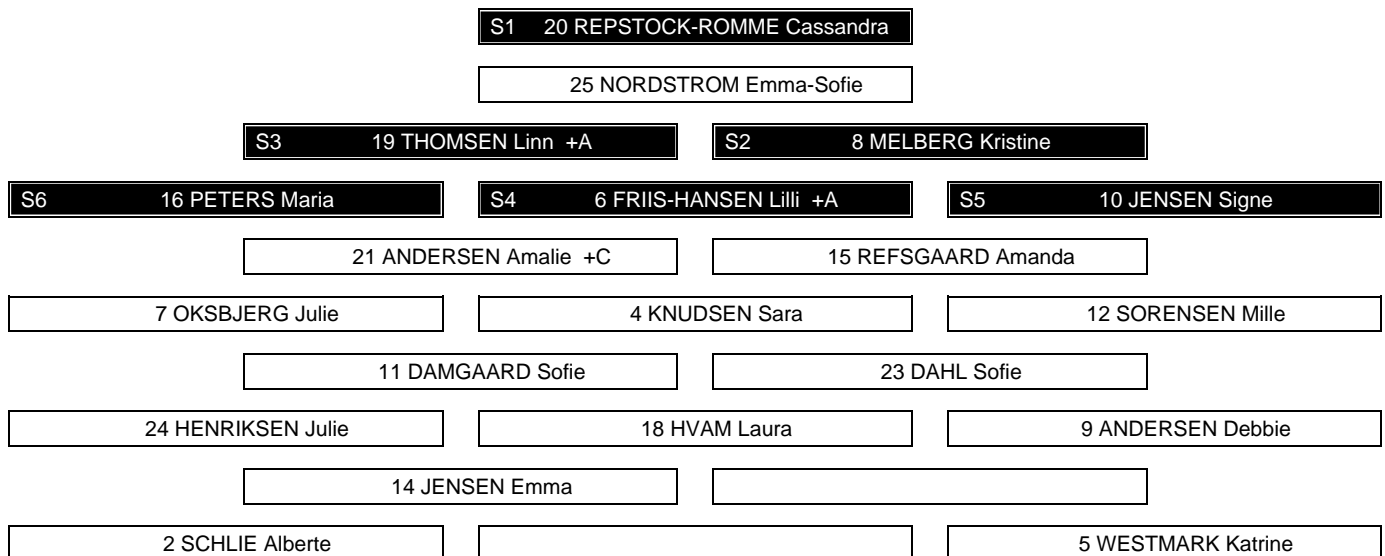

Team: DEN - Denmark (red)

Head Coach: PETERS Bjorn

LEGEND

Sn Starting position      +A Assistant captain      +C Captain