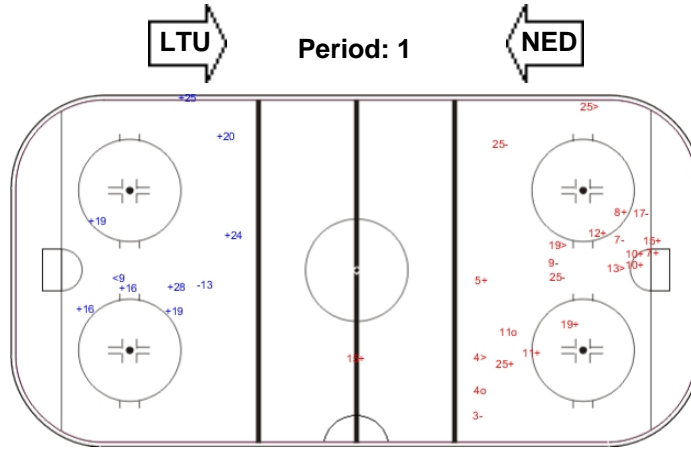

SHOT CHART

LTU - NED

Shots by NED

Goals (o): 0 SSG (+): 8
SSP (-): 1 SPG (-): 1

GK 30 of LTU

Shots by LTU

Goals (o): 2 SSG (+): 11
SSP (>): 4 SPG (-): 6

GK 29 of NED

Shots by LTU

Goals (o): 4 SSG (+): 13
SSP (<): 5 SPG (-): 6

GK 29 of NED

GK 30 of NED

Shots by NED

Goals (o): 0 SSG (+): 7
SSP (>): 1 SPG (-): 1

GK 30 of LTU

Shots by NED