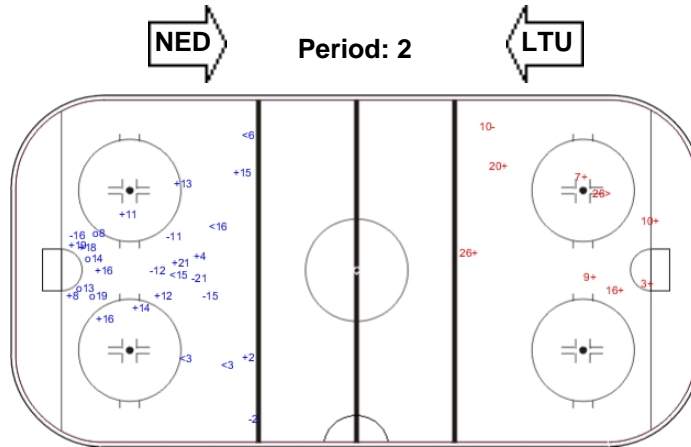

SHOT CHART

LTU - NED

Shots by NED

Goals (o): 0 SSG (+): 8
SSP (-): 1 SPG (-): 1

GK 30 of LTU

Shots by LTU

Goals (o): 2 SSG (+): 11
SSP (>): 4 SPG (-): 6

GK 29 of NED

Shots by LTU

Goals (o): 4 SSG (+): 13
SSP (<): 5 SPG (-): 6

GK 29 of NED

GK 30 of NED

Shots by NED

Goals (o): 0 SSG (+): 7
SSP (>): 1 SPG (-): 1

GK 30 of LTU

Shots by NED