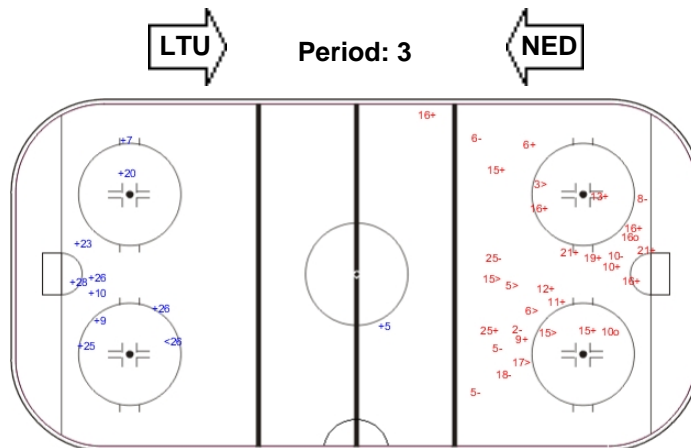

Shots by LTU

Goals (o): 4 SSG (+): 13
SSP (<): 5 SPG (-): 6

GK 29 of NED

GK 30 of NED

Shots by NED

Goals (o): 0 SSG (+): 7
SSP (>): 1 SPG (-): 1

GK 30 of LTU

Shots by NED

Goals (o): 0 SSG (+): 10
SSP (<): 1 SPG (-): 0

GK 29 of LTU

GK 30 of LTU

Shots by LTU

Goals (o): 2 SSG (+): 16
SSP (>): 6 SPG (-): 8

GK 30 of NED

LEGEND

GK Goalkeeper **SPG** Shots past goal **SSG** Shots saved by goalkeeper **SSP** Shots saved by player