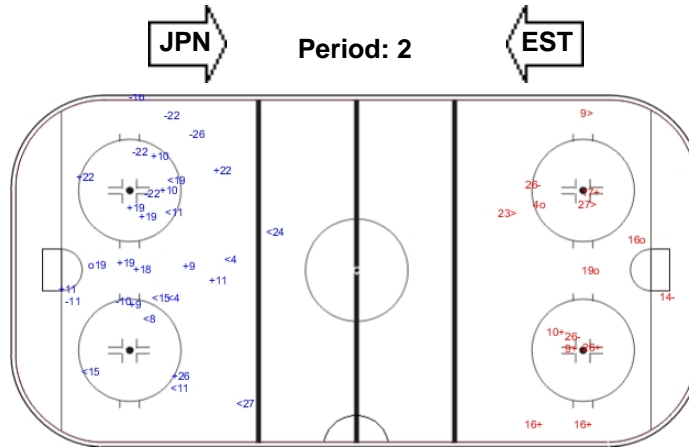

Shots by EST

Goals (o): 1   SSG (+): 13
SSP (<): 10   SPG (-): 7

Shots by JPN

Goals (o): 3   SSG (+): 6
SSP (>): 3   SPG (-): 3