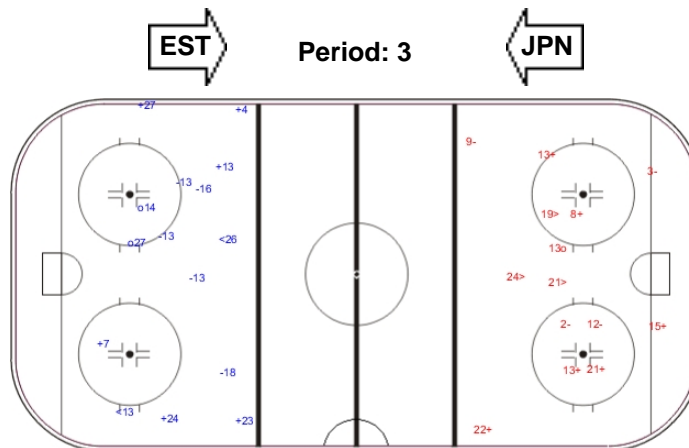

Shots by JPN

Goals (o): 3 SSG (+): 6
SSP (>): 3 SPG (-): 3

Shots by JPN

Goals (o): 2 SSG (+): 6
SSP (<): 2 SPG (-): 5

Shots by EST

Goals (o): 1 SSG (+): 6
SSP (>): 3 SPG (-): 4

LEGEND

GK Goalkeeper **SPG** Shots past goal **SSG** Shots saved by goalkeeper **SSP** Shots saved by player