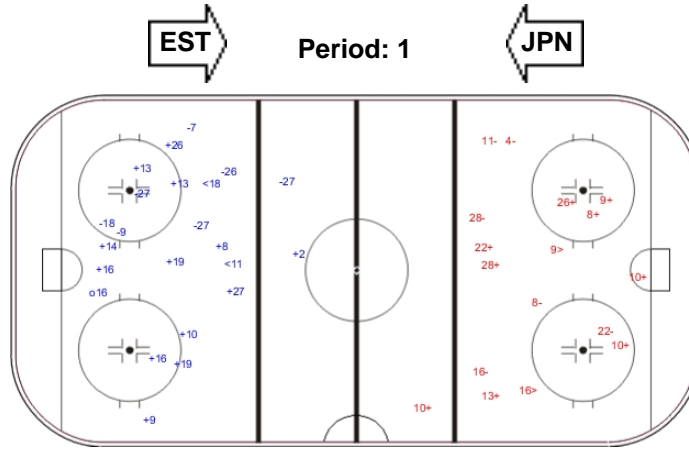

SHOT CHART

JPN - EST

Shots by JPN

Goals (o): 1 SSG (+): 13
SSP (-): 2 SPG (-): 7

Shots by EST

Goals (o): 0 SSG (+): 9
SSP (>): 2 SPG (-): 6

Shots by EST

Goals (o): 1 SSG (+): 13
SSP (<): 10 SPG (-): 7