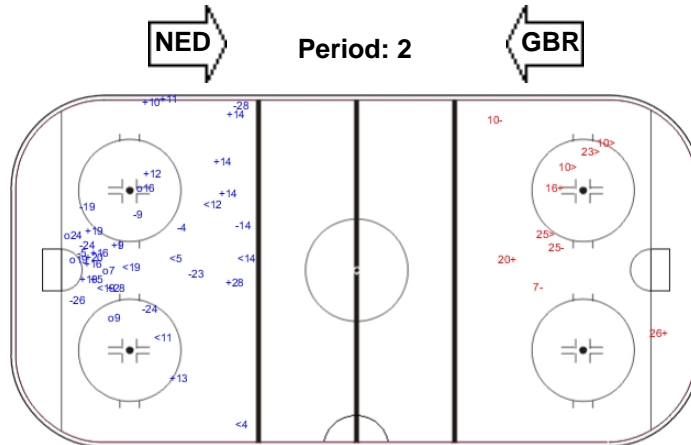

Goals (o): 0 SSG (+): 3
SSP (-): 4 SPG (-): 3

GK 1 of GBR

Shots by GBR

Goals (o): 6 SSG (+): 8
SSP (-): 7 SPG (-): 9

GK 30 of NED

LEGEND

GK Goalkeeper **SPG** Shots past goal **SSG** Shots saved by goalkeeper **SSP** Shots saved by player