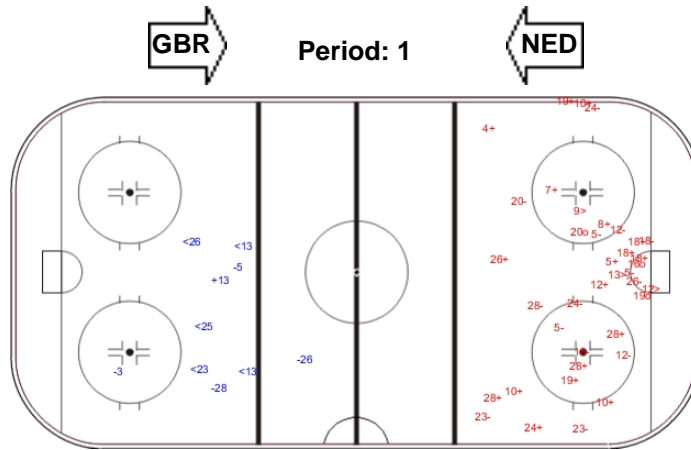

Goals (o): 0 SSG (+): 3
SSP (-): 4 SPG (-): 3

GK 1 of GBR

Shots by GBR

Goals (o): 6 SSG (+): 8
SSP (-): 7 SPG (-): 9

GK 30 of NED

LEGEND

GK Goalkeeper **SPG** Shots past goal **SSG** Shots saved by goalkeeper **SSP** Shots saved by player