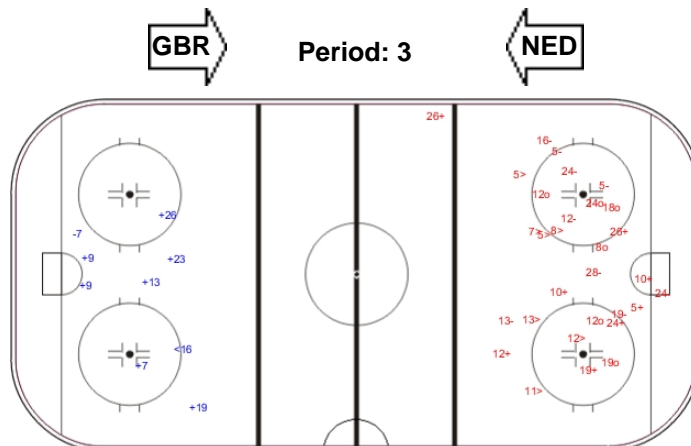

Goals (o): 0 SSG (+): 3
SSP (-): 4 SPG (-): 3

GK 1 of GBR

Shots by GBR

Goals (o): 6 SSG (+): 8
SSP (-): 7 SPG (-): 9

GK 30 of NED

LEGEND

GK Goalkeeper **SPG** Shots past goal **SSG** Shots saved by goalkeeper **SSP** Shots saved by player