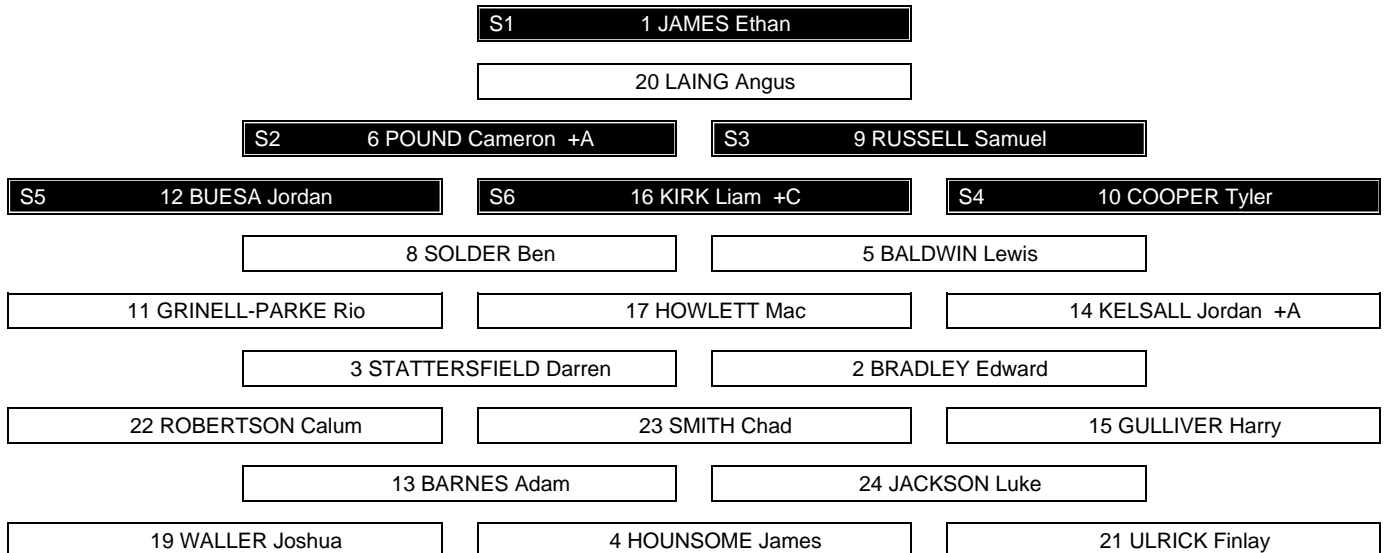

GRAPHICAL LINE-UPS

KOR - GBR

Referee(s)

BOJLE Daniel (DEN)

Linesmen

SCHWENK Tobias (GER) , VERWORNER Maximilian (AUT)

Team: KOR - Korea (white)

Head Coach: OH Seung Won

Team: GBR - Great Britain (blue)

Head Coach: GRUBB Martin

LEGEND

Sn Starting position +A Assistant captain +C Captain