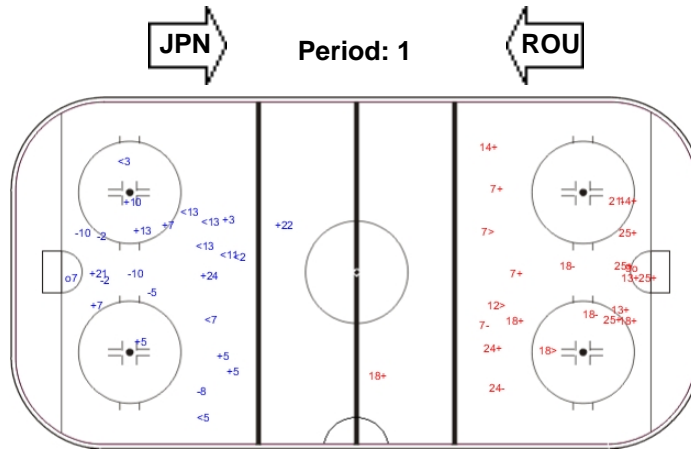

Goals (o): 1    SSG (+): 17  
SSP (-): 6    SPG (-): 4

GK 20 of ROU

Shots by ROU

Goals (o): 0    SSG (+): 8  
SSP (-): 2    SPG (-): 1

GK 1 of JPN

Shots by ROU

Goals (o): 0

SSG (+): 0