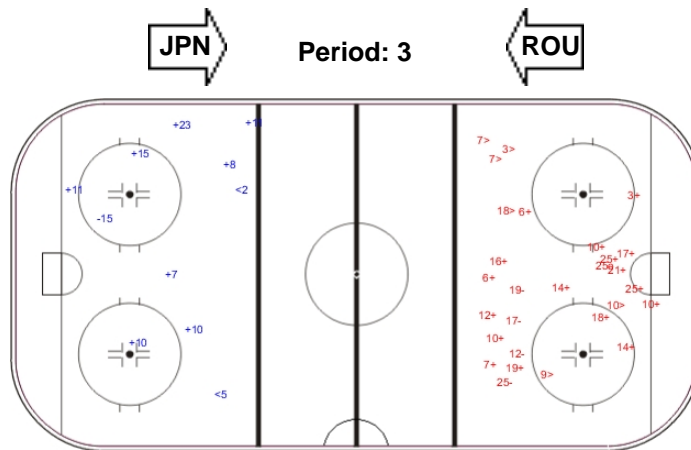

Goals (o): 1    SSG (+): 17  
SSP (-): 6    SPG (-): 4

GK 20 of ROU

Shots by ROU

Goals (o): 0    SSG (+): 8  
SSP (-): 2    SPG (-): 1

GK 1 of JPN

Shots by ROU

Goals (o): 0

SSG (+): 0