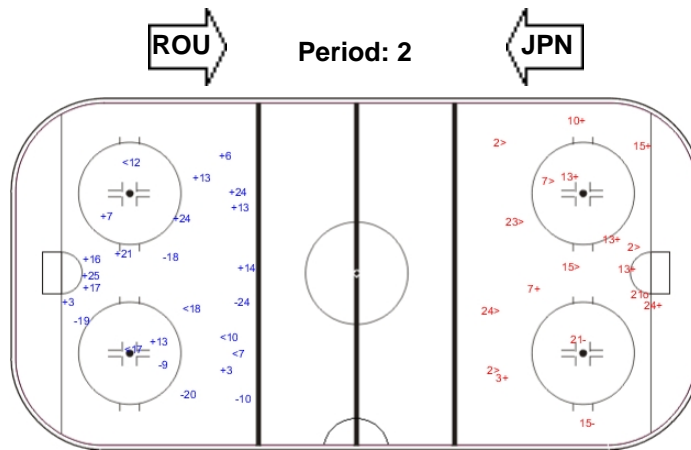

Goals (o): 1    SSG (+): 17  
SSP (-): 6    SPG (-): 4

GK 20 of ROU

Shots by ROU

Goals (o): 0    SSG (+): 8  
SSP (-): 2    SPG (-): 1

GK 1 of JPN

Shots by ROU

Goals (o): 0

SSG (+): 0