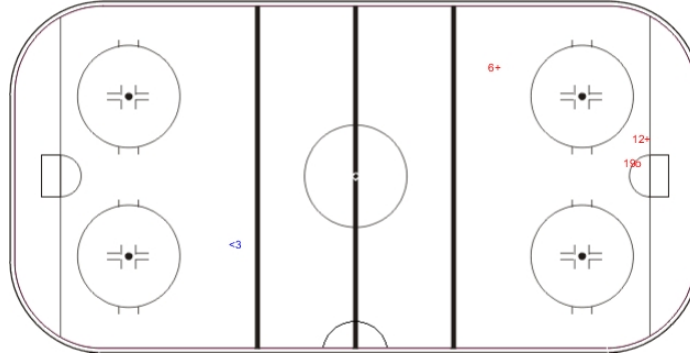

SSP (<): 1

SPG (-): 0

GK 1 of JPN

Overtime

Shots by JPN

Goals (o): 1

SSG (+): 2

SSP (>): 0