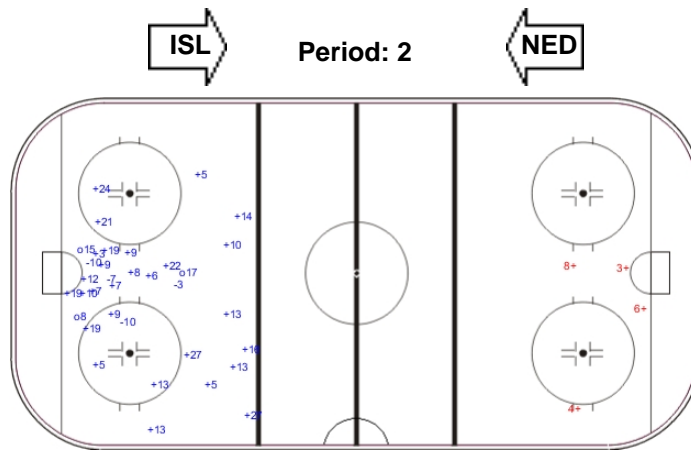

GK 1 of NED

Shots by NED

Goals (o): 5 SSG (+): 10
SSP (-): 0 SPG (-): 5

GK 1 of ISL

GK 20 of ISL

LEGEND

GK Goalkeeper **SPG** Shots past goal **SSG** Shots saved by goalkeeper **SSP** Shots saved by player