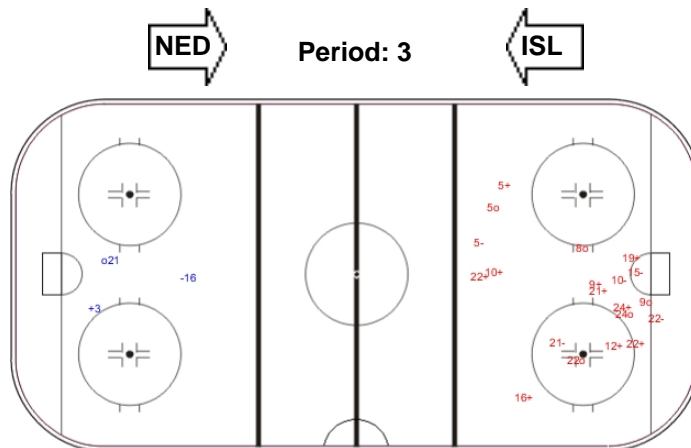

GK 1 of NED

Shots by NED

Goals (o): 5 SSG (+): 10
SSP (-): 0 SPG (-): 5

GK 1 of ISL

GK 20 of ISL

LEGEND

GK Goalkeeper **SPG** Shots past goal **SSG** Shots saved by goalkeeper **SSP** Shots saved by player