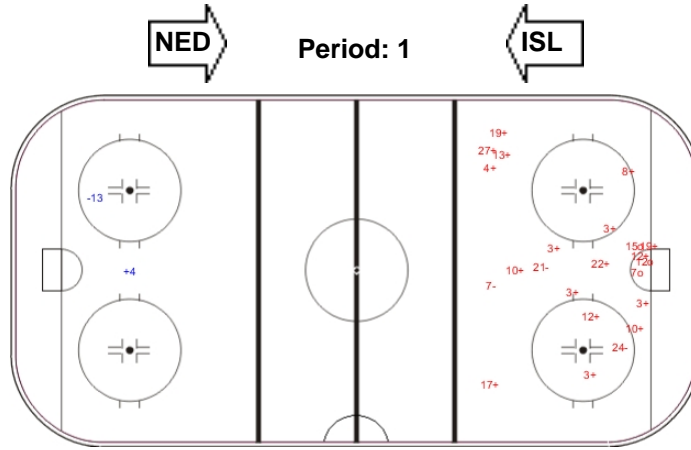

Shots by ISL

Goals (o): 1 SSG (+): 1
SSP (-): 0 SPG (-): 1

GK 29 of NED

Shots by NED

Goals (o): 3 SSG (+): 17
SSP (-): 0 SPG (-): 3

GK 1 of ISL

Shots by ISL

Goals (o): 0 SSG (+): 4
SSP (-): 0 SPG (-): 0

GK 1 of NED

Shots by NED

Goals (o): 5 SSG (+): 10
SSP (-): 0 SPG (-): 5

GK 1 of ISL

GK 20 of ISL

LEGEND

GK Goalkeeper **SPG** Shots past goal **SSG** Shots saved by goalkeeper **SSP** Shots saved by player