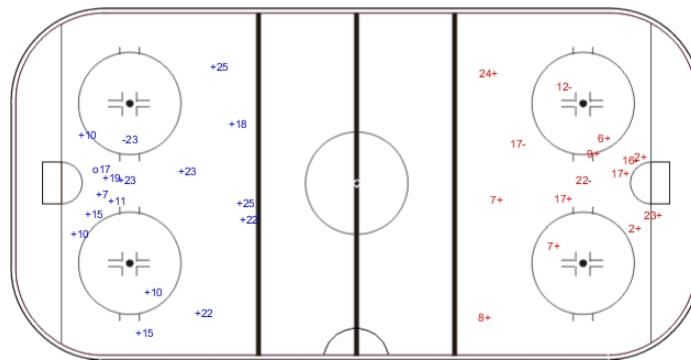

SHOT CHART

CHN - ISL

Shots by CHN

Goals (o): 0 SSG (+): 8
SSP (-): 0 SPG (-): 3

GK 1 of ISL

Period: 1

Shots by ISL

Goals (o): 0 SSG (+): 2
SSP (>): 0 SPG (-): 1

GK 1 of CHN

Shots by ISL

Goals (o): 1 SSG (+): 15
SSP (-): 0 SPG (-): 1

GK 1 of CHN

Period: 2

Shots by CHN

Goals (o): 0 SSG (+): 11
SSP (>): 0 SPG (-): 4

GK 1 of ISL

Shots by CHN

Goals (o): 3 SSG (+): 4
SSP (-): 0 SPG (-): 1

GK 1 of ISL

Period: 3

Shots by ISL

Goals (o): 0 SSG (+): 11
SSP (>): 0 SPG (-): 2

GK 1 of CHN

ENG