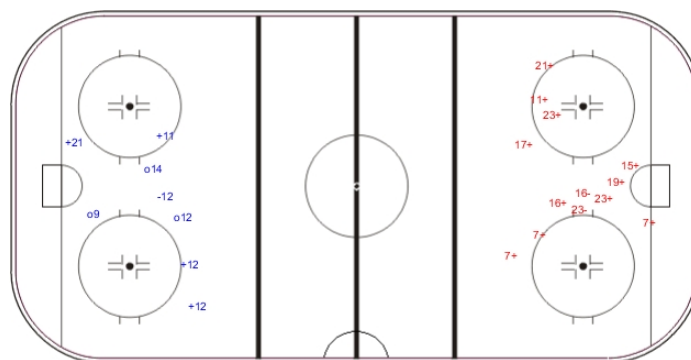

GK 1 of CHN

Shots by ISL

Goals (o): 1 SSG (+): 15
SSP (-): 0 SPG (-): 1

GK 1 of CHN

Period: 2

Shots by CHN

Goals (o): 0 SSG (+): 11
SSP (>): 0 SPG (-): 4

GK 1 of ISL

Shots by CHN

Goals (o): 3 SSG (+): 4
SSP (-): 0 SPG (-): 1

GK 1 of ISL

Period: 3

Shots by ISL

Goals (o): 0 SSG (+): 11
SSP (>): 0 SPG (-): 2

GK 1 of CHN

ENG