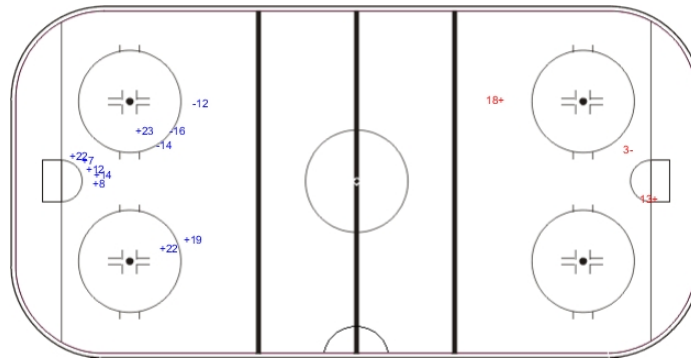

SHOT CHART

CHN - ISL

Shots by CHN

Goals (o): 0 SSG (+): 8
SSP (-): 0 SPG (-): 3

GK 1 of ISL

Period: 1

Shots by ISL

Goals (o): 0 SSG (+): 2
SSP (>): 0 SPG (-): 1

GK 1 of CHN

Shots by ISL

Goals (o): 1 SSG (+): 15
SSP (-): 0 SPG (-): 1

GK 1 of CHN

Period: 2

Shots by CHN

Goals (o): 0 SSG (+): 11
SSP (>): 0 SPG (-): 4

GK 1 of ISL