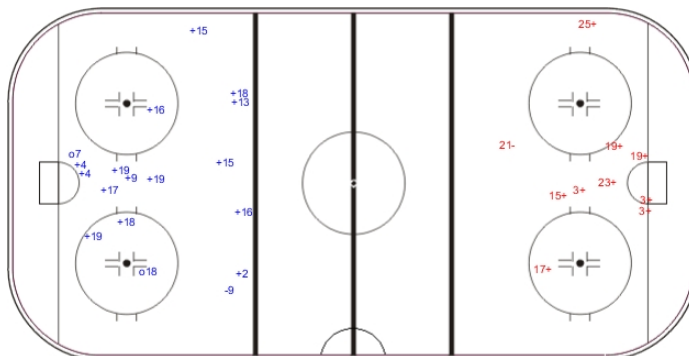

SHOT CHART

ISL - SRB

Shots by ISL

Goals (o): 1 SSG (+): 7
SSP (-): 0 SPG (-): 2

GK 25 of SRB

Shots by SRB

Goals (o): 1 SSG (+): 15
SSP (-): 0 SPG (-): 1

GK 1 of ISL

Shots by SRB

Goals (o): 2 SSG (+): 15
SSP (-): 0 SPG (-): 1

GK 1 of ISL

Shots by ISL

Goals (o): 0 SSG (+): 9
SSP (-): 0 SPG (-): 1

GK 25 of SRB

Shots by ISL

Goals (o): 1 SSG (+): 14
SSP (-): 0 SPG (-): 1