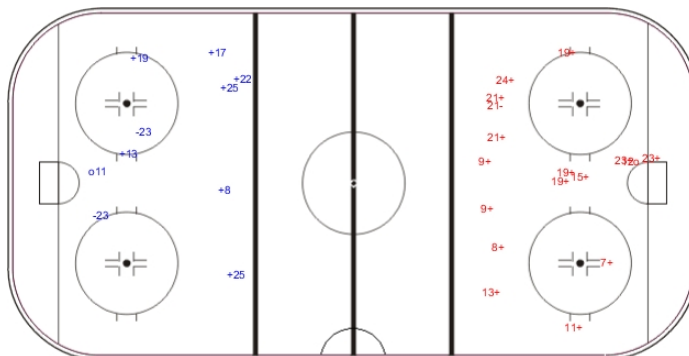

SHOT CHART

ISL - SRB

Shots by ISL

Goals (o): 1 SSG (+): 7
SSP (-): 0 SPG (-): 2

GK 25 of SRB

Shots by SRB

Goals (o): 1 SSG (+): 15
SSP (-): 0 SPG (-): 1

GK 1 of ISL