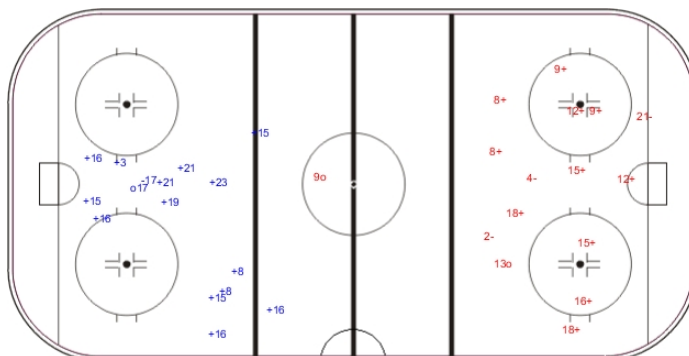

Shots by SRB

Goals (o): 2 SSG (+): 11
SSP (-): 0 SPG (-): 3

GK 1 of ISL

ENG

LEGEND

ENG Empty net goal GK Goalkeeper SPG Shots past goal SSG Shots saved by goalkeeper SSP Shots saved by player