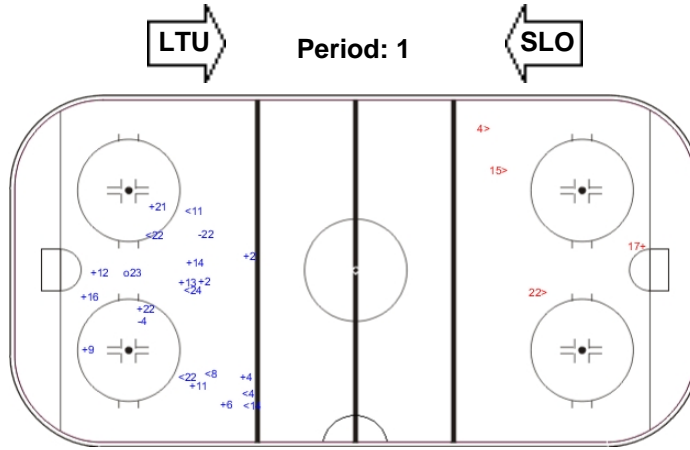

Shots by SLO

Goals (o): 0 SSG (+): 4
SSP (-): 4 SPG (-): 3

GK 1 of LTU

GK 25 of LTU

Shots by LTU

Goals (o): 0 SSG (+): 1
SSP (-): 3 SPG (-): 0

GK 25 of SLO

Shots by SLO

Goals (o): 3 SSG (+): 18
SSP (-): 11 SPG (-): 6

GK 25 of LTU

Shots by LTU

Goals (o): 2 SSG (+): 3
SSP (-): 5 SPG (-): 2

GK 25 of SLO

LEGEND							
GK	Goalkeeper	SPG	Shots past goal	SSG	Shots saved by goalkeeper	SSP	Shots saved by player