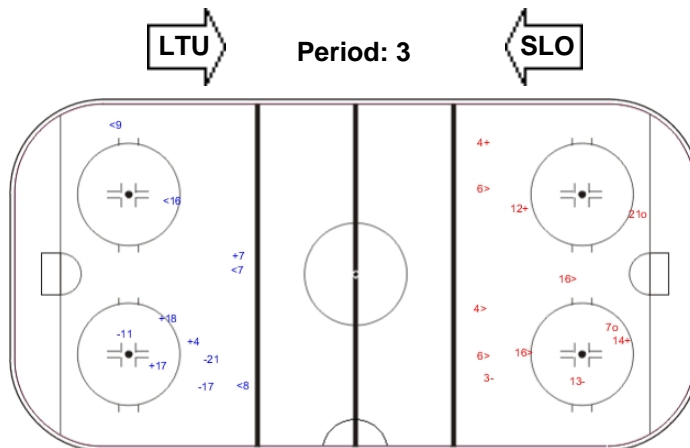

Shots by SLO

Goals (o): 0 SSG (+): 4
SSP (-): 4 SPG (-): 3

GK 1 of LTU

GK 25 of LTU

Shots by LTU

Goals (o): 0 SSG (+): 1
SSP (-): 3 SPG (-): 0

GK 25 of SLO

Shots by SLO

Goals (o): 3 SSG (+): 18
SSP (-): 11 SPG (-): 6

GK 25 of LTU

Shots by LTU

Goals (o): 2 SSG (+): 3
SSP (-): 5 SPG (-): 2

GK 25 of SLO

LEGEND							
GK	Goalkeeper	SPG	Shots past goal	SSG	Shots saved by goalkeeper	SSP	Shots saved by player