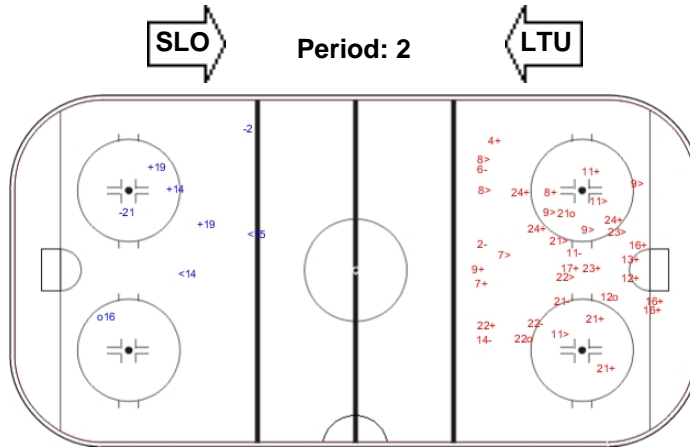

Shots by SLO

Goals (o): 0 SSG (+): 4
SSP (-): 4 SPG (-): 3

GK 1 of LTU

GK 25 of LTU

Shots by LTU

Goals (o): 0 SSG (+): 1
SSP (-): 3 SPG (-): 0

GK 25 of SLO

Shots by SLO

Goals (o): 3 SSG (+): 18
SSP (-): 11 SPG (-): 6

GK 25 of LTU

Shots by LTU

Goals (o): 2 SSG (+): 3
SSP (-): 5 SPG (-): 2

GK 25 of SLO

LEGEND							
GK	Goalkeeper	SPG	Shots past goal	SSG	Shots saved by goalkeeper	SSP	Shots saved by player