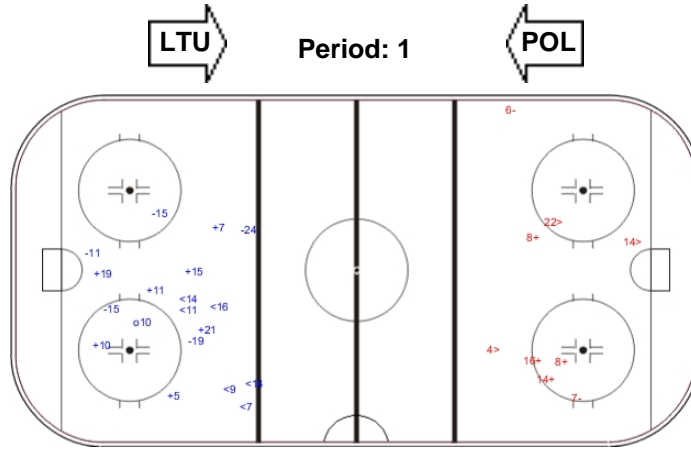

Shots by POL

Goals (o): 1    SSG (+): 9  
SSP (-): 2    SPG (-): 3

GK 1 of LTU

ENG

Shots by LTU

Goals (o): 0    SSG (+): 4  
SSP (-): 3    SPG (-): 2

GK 1 of POL

Shots by POL

Goals (o): 2    SSG (+): 4  
SSP (-): 7    SPG (-): 7

GK 1 of LTU

GK 25 of LTU

Shots by LTU

Goals (o): 0    SSG (+): 7  
SSP (-): 4    SPG (-): 0

GK 1 of POL

LEGEND

ENG Empty net goal    GK Goalkeeper    SPG Shots past goal    SSG Shots saved by goalkeeper    SSP Shots saved by player