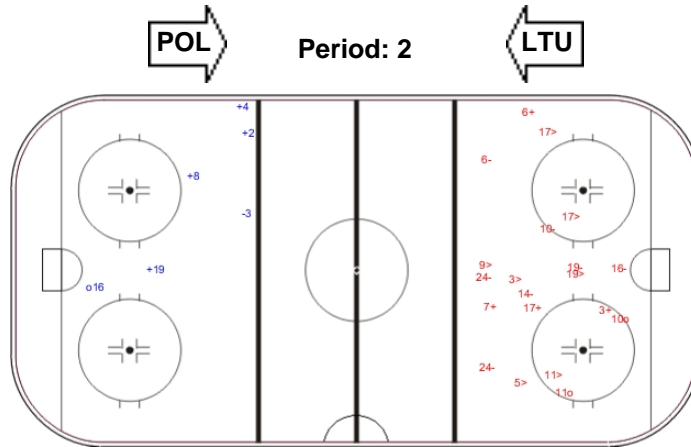

Goals (o): 2    SSG (+): 4  
SSP (-): 7    SPG (-): 7

GK 1 of LTU

GK 25 of LTU

Shots by LTU

Goals (o): 0    SSG (+): 7  
SSP (-): 4    SPG (-): 0

GK 1 of POL

LEGEND

ENG Empty net goal    GK Goalkeeper    SPG Shots past goal    SSG Shots saved by goalkeeper    SSP Shots saved by player