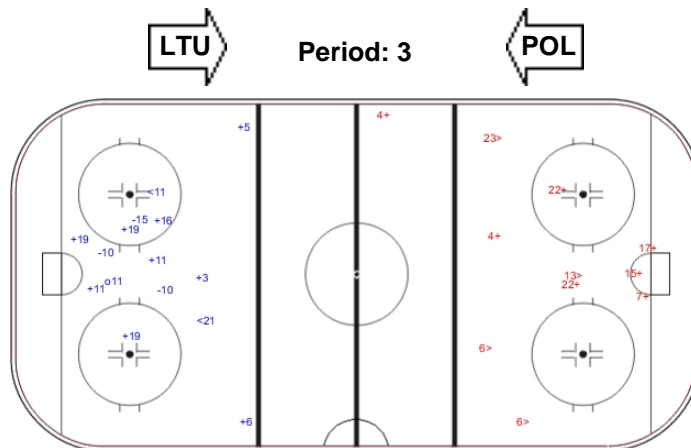

Goals (o): 2    SSG (+): 4  
SSP (-): 7    SPG (-): 7

GK 1 of LTU

GK 25 of LTU

Shots by LTU

Goals (o): 0    SSG (+): 7  
SSP (-): 4    SPG (-): 0

GK 1 of POL

LEGEND

ENG Empty net goal    GK Goalkeeper    SPG Shots past goal    SSG Shots saved by goalkeeper    SSP Shots saved by player