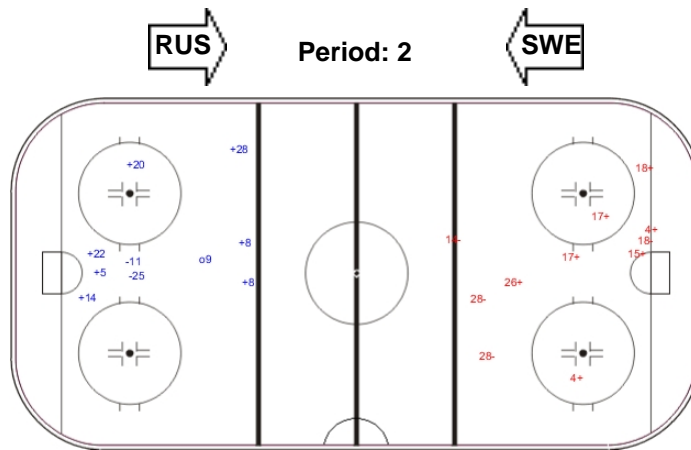

SHOT CHART

SWE - RUS

Shots by RUS

Goals (o): 0   SSG (+): 8
SSP (-): 0   SPG (-): 2

GK 30 of SWE

Shots by SWE

Goals (o): 1   SSG (+): 7
SSP (-): 0   SPG (-): 2

GK 1 of RUS

Shots by RUS

Goals (o): 1   SSG (+): 8
SSP (-): 0   SPG (-): 8

GK 30 of SWE

Shots by SWE

Goals (o): 0   SSG (+): 6
SSP (-): 0   SPG (-): 1

GK 1 of RUS

Shots by RUS

Goals (o): 0   SSG (+): 7
SSP (-): 0   SPG (-): 4

GK 30 of SWE

Shots by SWE

Goals (o): 1   SSG (+): 6
SSP (-): 0   SPG (-): 3

GK 1 of RUS

LEGEND

GK Goalkeeper   **SPG** Shots past goal   **SSG** Shots saved by goalkeeper   **SSP** Shots saved by player