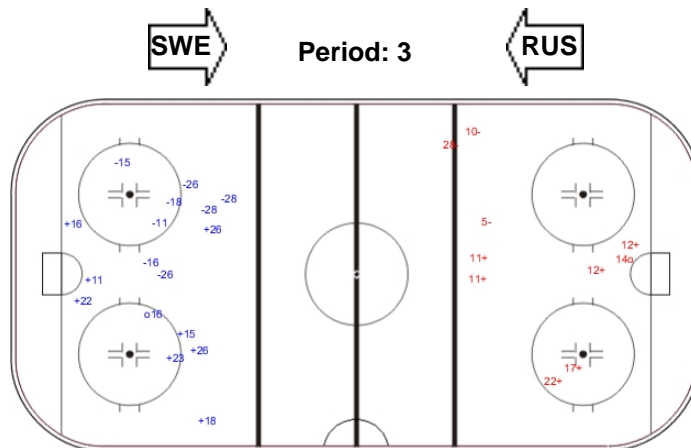

SHOT CHART

SWE - RUS

Shots by RUS

Goals (o): 0   SSG (+): 8
SSP (-): 0   SPG (-): 2

GK 30 of SWE

Shots by SWE

Goals (o): 1   SSG (+): 7
SSP (-): 0   SPG (-): 2

GK 1 of RUS

Shots by RUS

Goals (o): 1   SSG (+): 8
SSP (-): 0   SPG (-): 8

GK 30 of SWE

Shots by SWE

Goals (o): 0   SSG (+): 6
SSP (-): 0   SPG (-): 1

GK 1 of RUS

Shots by RUS

Goals (o): 0   SSG (+): 7
SSP (-): 0   SPG (-): 4

GK 30 of SWE

Shots by SWE

Goals (o): 1   SSG (+): 6
SSP (-): 0   SPG (-): 3

GK 1 of RUS

LEGEND

GK Goalkeeper   **SPG** Shots past goal   **SSG** Shots saved by goalkeeper   **SSP** Shots saved by player