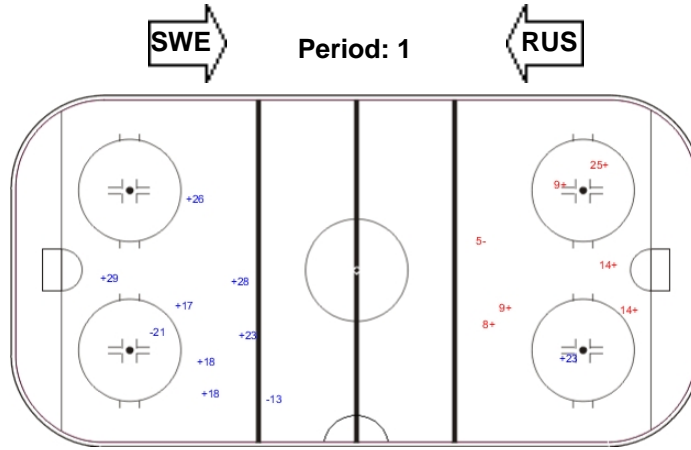

SHOT CHART

SWE - RUS

Shots by RUS

Goals (o): 0   SSG (+): 8
SSP (-): 0   SPG (-): 2

GK 30 of SWE

Shots by SWE

Goals (o): 1   SSG (+): 7
SSP (-): 0   SPG (-): 2

GK 1 of RUS

Shots by RUS

Goals (o): 1   SSG (+): 8
SSP (-): 0   SPG (-): 8

GK 30 of SWE

Shots by SWE

Goals (o): 0   SSG (+): 6
SSP (-): 0   SPG (-): 1

GK 1 of RUS

Shots by RUS

Goals (o): 0   SSG (+): 7
SSP (-): 0   SPG (-): 4

GK 30 of SWE

Shots by SWE

Goals (o): 1   SSG (+): 6
SSP (-): 0   SPG (-): 3

GK 1 of RUS

LEGEND

GK Goalkeeper   **SPG** Shots past goal   **SSG** Shots saved by goalkeeper   **SSP** Shots saved by player